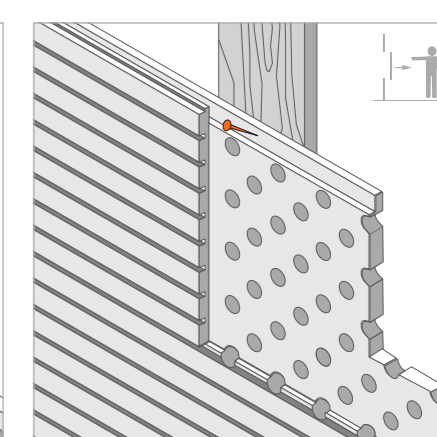

PERFIL SEMIVISTO T-15/T-24
T-15 (9/16") or T-24 (15/16") semi-exposed grid

PERFIL OCULTO T-24 + GRAPA
T-24 (15/16") concealed grid + cramp

RASTREL MADERA + GRAPA
WOODEN STRIP + CRAMP

PERFIL OMEGA + GRAPA
OMEGA PROFILE + CRAMP

RASTREL MADERA
WOODEN STRIP

Medidas | Panel dimensions

TECHOS CEILINGS	MEDIDAS COMERCIALES COMMERCIAL SIZES	MEDIDAS REALES REAL SIZES
PERFIL OCULTO T-15 T-15 (9/16") concealed grid	1200x300 mm	1200x288 mm
PERFIL SEMIVISTO T-15/T-24 T-15 (9/16") or T-24 (15/16") semi-exposed grid	1200x300 mm 1200x600 mm 600x600 mm	1194x294 mm 1194x594 mm 594x594 mm
PERFIL OCULTO T-24 + GRAPA T-24 (15/16") concealed grid + cramp	1200x300 mm 2400x300 mm	1200x288 mm 2400x288 mm