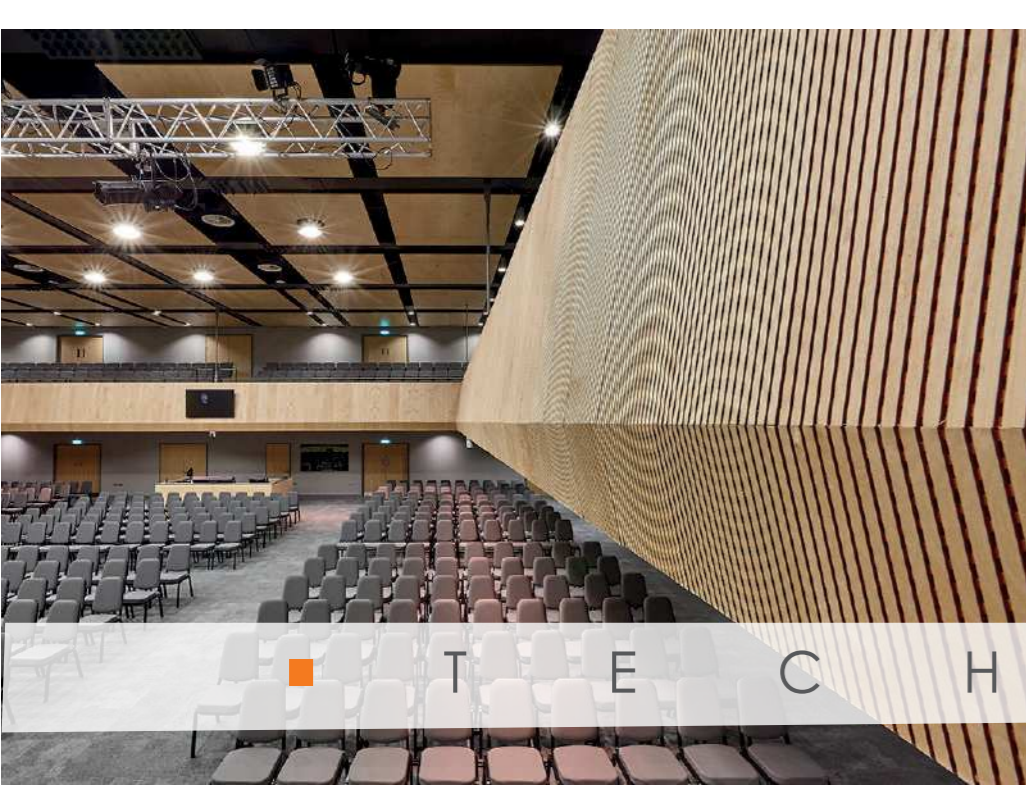

Medidas | Panel dimensions

TECHOS CEILINGS	MEDIDAS COMERCIALES COMMERCIAL SIZES	MEDIDAS REALES REAL SIZES
PERFIL OCULTO T-15 T-15 (9/16") concealed grid	1200x300 mm	1200x288 mm
PERFIL SEMIVISTO T-15/T-24 T-15 (9/16") or T-24 (15/16") semi-exposed grid	1200x300 mm 1200x600 mm 600x600 mm	1194x294 mm 1194x594 mm 594x594 mm
PERFIL OCULTO T-24 + GRAPA T-24 (15/16") concealed grid + cramp	1200x300 mm 2400x300 mm	1200x288 mm 2400x288 mm

PAREDES WALLS	MEDIDAS COMERCIALES COMMERCIAL SIZES	MEDIDAS REALES REAL SIZES
PERFIL OMEGA + GRAPA OMEGA FORM + FIXING CRAMP	1200x300 mm 2400x300 mm	1200x288 mm 2400x288 mm
RASTREL DE MADERA + GRAPA WOODEN STRIP + CRAMP		
RASTREL DE MADERA WOODEN STRIP		

Soportes | Board core options

- **MDF ESTÁNDAR** STANDARD MDF
- **MDF IGNÍFUGO** FIRE-RETARDANT MDF
- **MDF HIDRÓFUGO** MOISTURE-RESISTANT MDF

Aplicaciones especiales | Non-standard applications

Todos los modelos Spigoacoustic permiten la posibilidad de instalarse sobre superficies curvas y/o inclinadas.
All Spigoacoustic models allow for installation on curved or sloped surfaces.

*Radio mínimo 2 m para curvatura.
*Minimum curvature radius 2 m.

*Deben preverse rastreles de madera cada 200 mm máximo de distancia y el único método posible de instalaciones el claveteado sobre rastrel. Pueden emplearse opcionalmente grapas.

*For installation on sloped surfaces, installation shall be performed by nailing the panels on wooden battens placed at 200 mm spacing. Fixing cramps are optional.

*Requiere validación de nuestro departamento técnico. Subject to validation by our technical department.

Detalle | Detail

Complementos | Complements