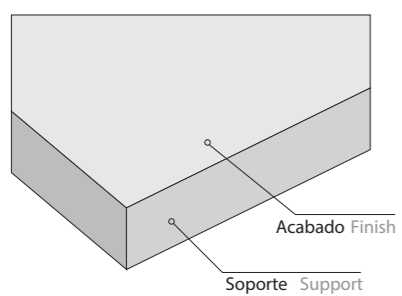

Soportes | Board core options