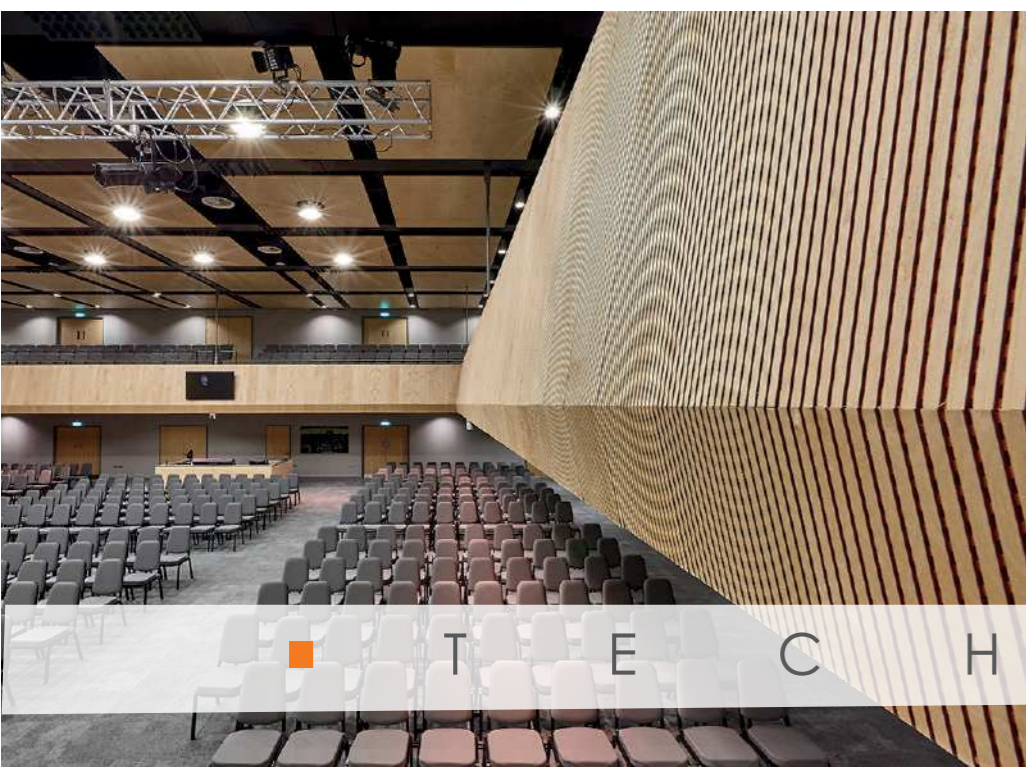

RASTREL MADERA + GRAPA
WOODEN STRIP + CRAMP

PERFIL OMEGA + GRAPA
OMEGA PROFILE + CRAMP

RASTREL MADERA
WOODEN STRIP

Medidas | Panel dimensions

TECHOS CEILINGS	MEDIDAS COMERCIALES COMMERCIAL SIZES	MEDIDAS REALES REAL SIZES
PERFIL OCULTO T-15 T-15 (9/16") concealed grid	1200x300 mm	1200x288 mm
PERFIL SEMIVISTO T-15/T-24 T-15 (9/16") or T-24 (15/16") semi-exposed grid	1200x300 mm 1200x600 mm 600x600 mm	1194x294 mm 1194x594 mm 594x594 mm
PERFIL OCULTO T-24 + GRAPA T-24 (15/16") concealed grid + cramp	1200x300 mm 2400x300 mm	1200x288 mm 2400x288 mm