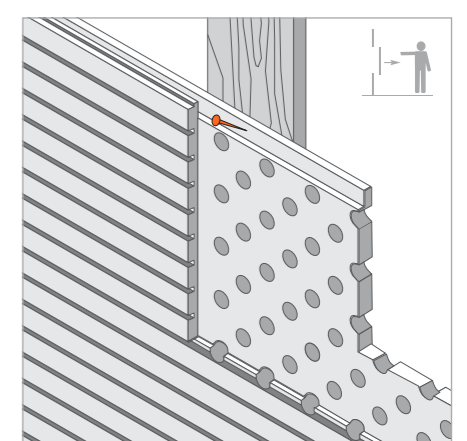

PERFIL SEMIVISTO T-15/T-24
T-15 (9/16") or T-24 (15/16") semi-exposed grid

PERFIL OCULTO T-24 + GRAPA
T-24 (15/16") concealed grid + cramp

RASTREL MADERA + GRAPA
WOODEN STRIP + CRAMP

PERFIL OMEGA + GRAPA
OMEGA PROFILE + CRAMP