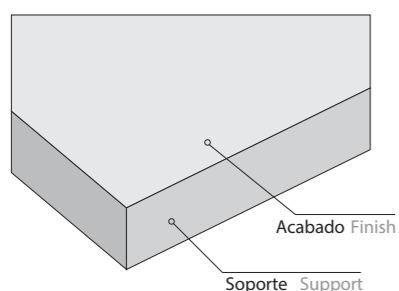

Soportes | Board core options