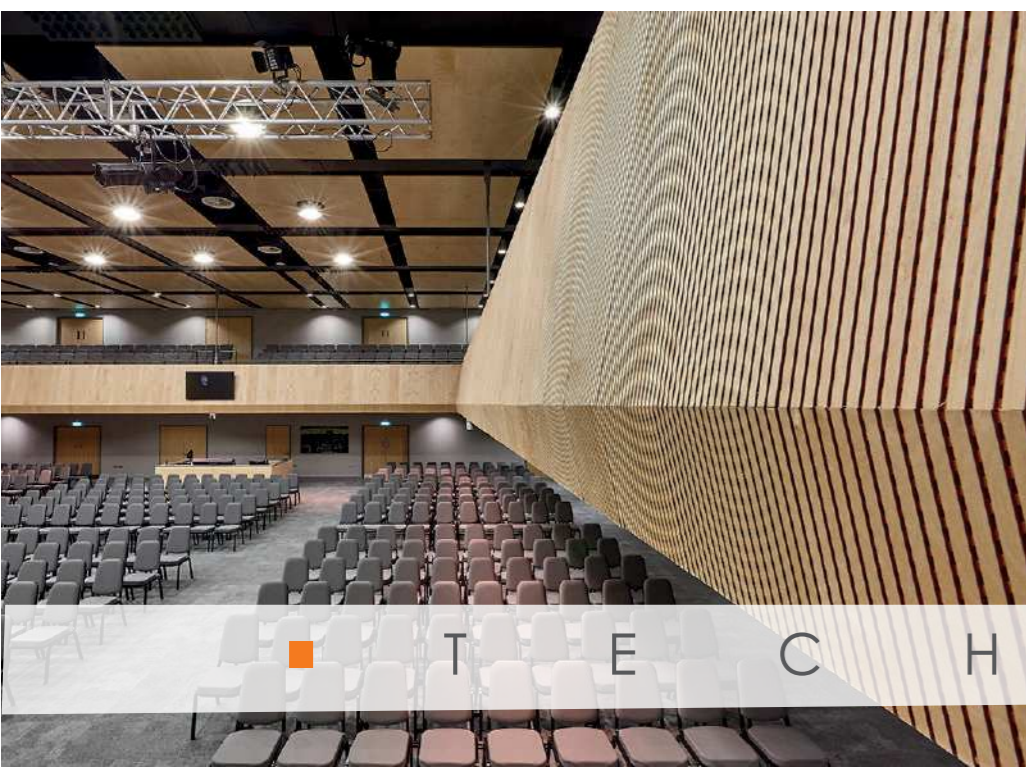

Medidas | Panel dimensions

TECHOS CEILINGS	MEDIDAS COMERCIALES COMMERCIAL SIZES	MEDIDAS REALES REAL SIZES
PERFIL OCULTO T-15 T-15 (9/16") concealed grid	1200x300 mm	1200x288 mm
PERFIL SEMIVISTO T-15/T-24 T-15 (9/16") or T-24 (15/16") semi-exposed grid	1200x300 mm 1200x600 mm 600x600 mm	1194x294 mm 1194x594 mm 594x594 mm
PERFIL OCULTO T-24 + GRAPA T-24 (15/16") concealed grid + cramp	1200x300 mm 2400x300 mm	1200x288 mm 2400x288 mm

PAREDES WALLS	MEDIDAS COMERCIALES COMMERCIAL SIZES	MEDIDAS REALES REAL SIZES
PERFIL OMEGA + GRAPA OMEGA FORM + FIXING CRAMP	1200x300 mm 2400x300 mm	1200x288 mm 2400x288 mm
RASTREL DE MADERA + GRAPA WOODEN STRIP + CRAMP		
RASTREL DE MADERA WOODEN STRIP		

Soportes | Board core options

- **MDF ESTÁNDAR** STANDARD MDF
- **MDF IGNÍFUGO** FIRE-RETARDANT MDF
- **MDF HIDRÓFUGO** MOISTURE-RESISTANT MDF

Aplicaciones especiales | Non-standard applications

Todos los modelos Spigoacoustic permiten la posibilidad de instalarse sobre superficies curvas y/o inclinadas.
All Spigoacoustic models allow for installation on curved or sloped surfaces.

*Radio mínimo 2 m para curvatura.
*Minimum curvature radius 2 m.

*Deben preverse rastreles de madera cada 200 mm máximo de distancia y el único método posible de instalaciones el claveteado sobre rastrel. Pueden emplearse opcionalmente grapas.

*For installation on sloped surfaces, installation shall be performed by nailing the panels on wooden battens placed at 200 mm spacing. Fixing cramps are optional.

*Requiere validación de nuestro departamento técnico. Subject to validation by our technical department.

Complementos | Complements

Detalle | Detail