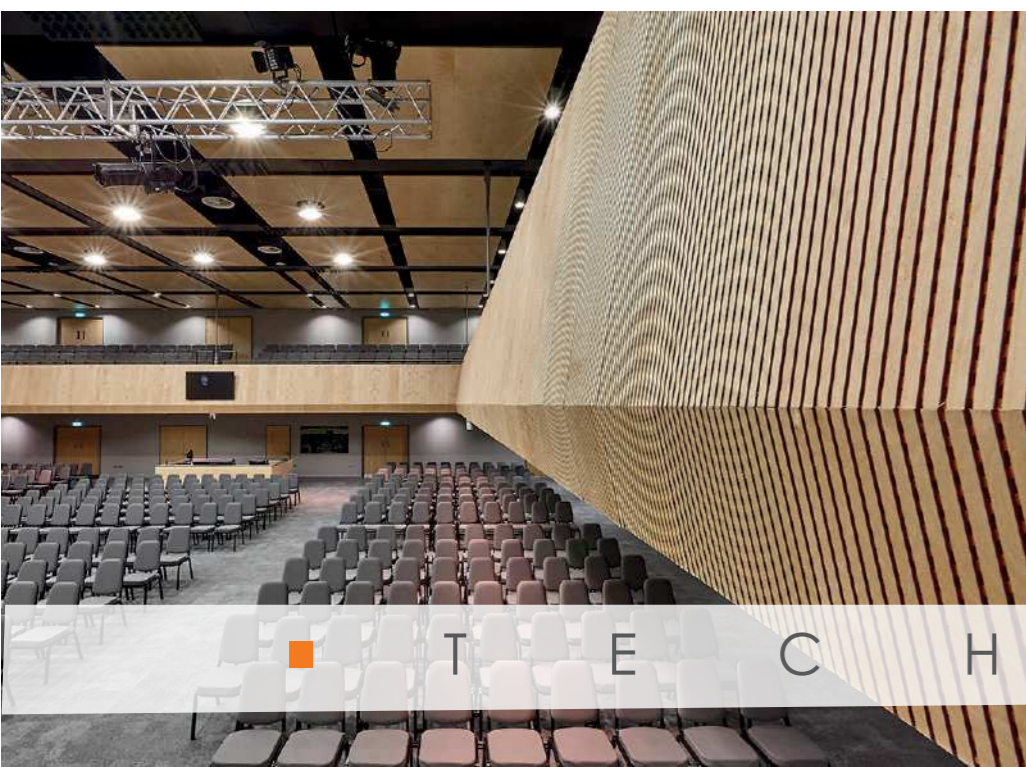

RASTREL MADERA + GRAPA
WOODEN STRIP + CRAMP

PERFIL OMEGA + GRAPA
OMEGA PROFILE + CRAMP

RASTREL MADERA
WOODEN STRIP

Medidas | Panel dimensions

TECHOS CEILINGS	MEDIDAS COMERCIALES COMMERCIAL SIZES	MEDIDAS REALES REAL SIZES
PERFIL OCULTO T-15 T-15 (9/16") concealed grid	1200x300 mm	1200x288 mm
PERFIL SEMIVISTO T-15/T-24 T-15 (9/16") or T-24 (15/16") semi-exposed grid	1200x300 mm 1200x600 mm 600x600 mm	1194x294 mm 1194x594 mm 594x594 mm
PERFIL OCULTO T-24 + GRAPA T-24 (15/16") concealed grid + cramp	1200x300 mm 2400x300 mm	1200x288 mm 2400x288 mm