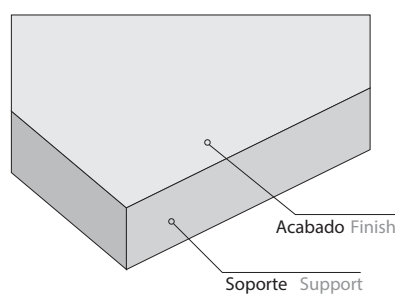

Soportes | Board core options