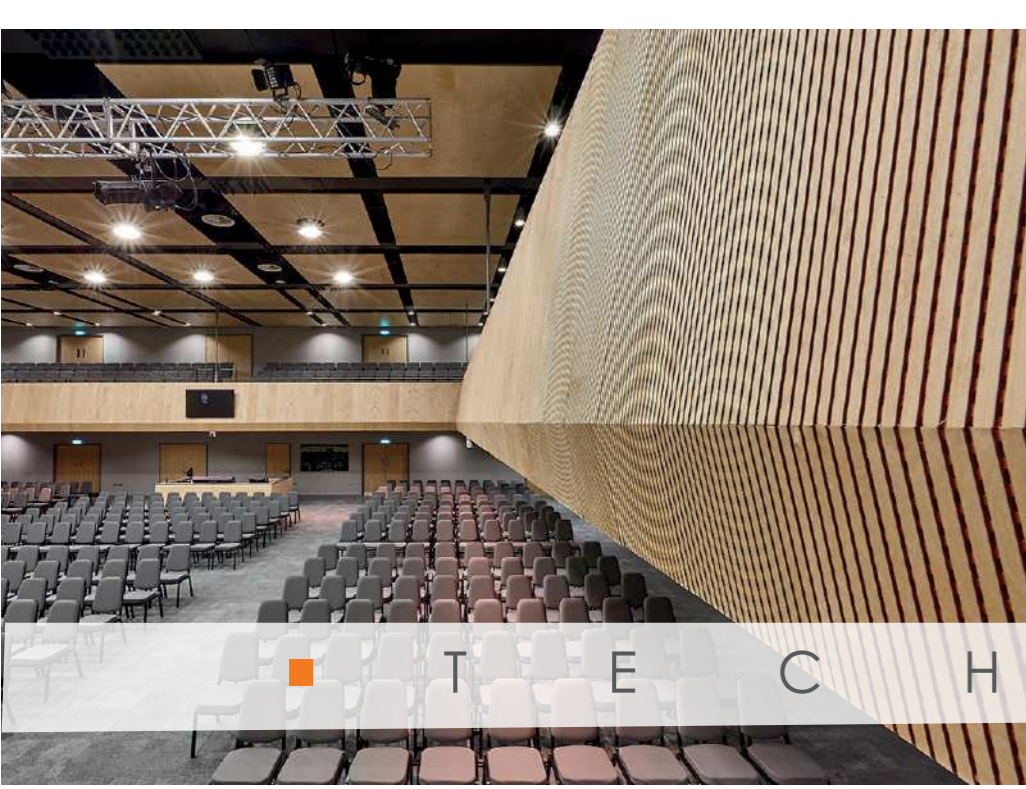

RASTREL MADERA + GRAPA
WOODEN STRIP + CRAMP

PERFIL OMEGA + GRAPA
OMEGA PROFILE + CRAMP

RASTREL MADERA
WOODEN STRIP

Medidas | Panel dimensions

TECHOS CEILINGS	MEDIDAS COMERCIALES COMMERCIAL SIZES	MEDIDAS REALES REAL SIZES
PERFIL OCULTO T-15 T-15 (9/16") concealed grid	1200x300 mm	1200x288 / 1200x256 mm
PERFIL SEMIVISTO T-15/T-24 T-15 (9/16") or T-24 (15/16") semi-exposed grid	1200x300 mm 1200x600 mm 600x600 mm	1194x294 mm 1194x594 mm 594x594 mm
PERFIL OCULTO T-24 + GRAPA T-24 (15/16") concealed grid + cramp	1200x300 mm 2400x300 mm	1200x288 / 1200x256 mm 2400x288 / 2400x256 mm