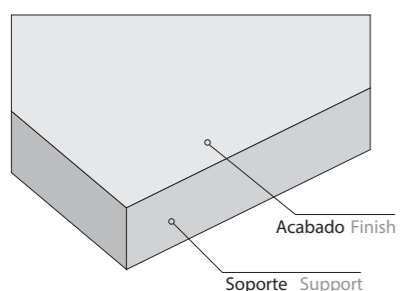

Soportes | Board core options