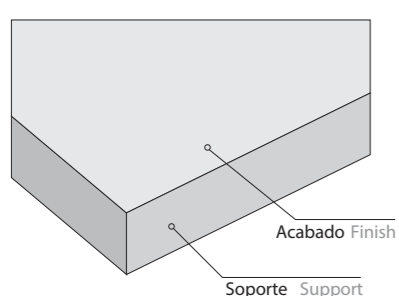

Soportes | Board core options