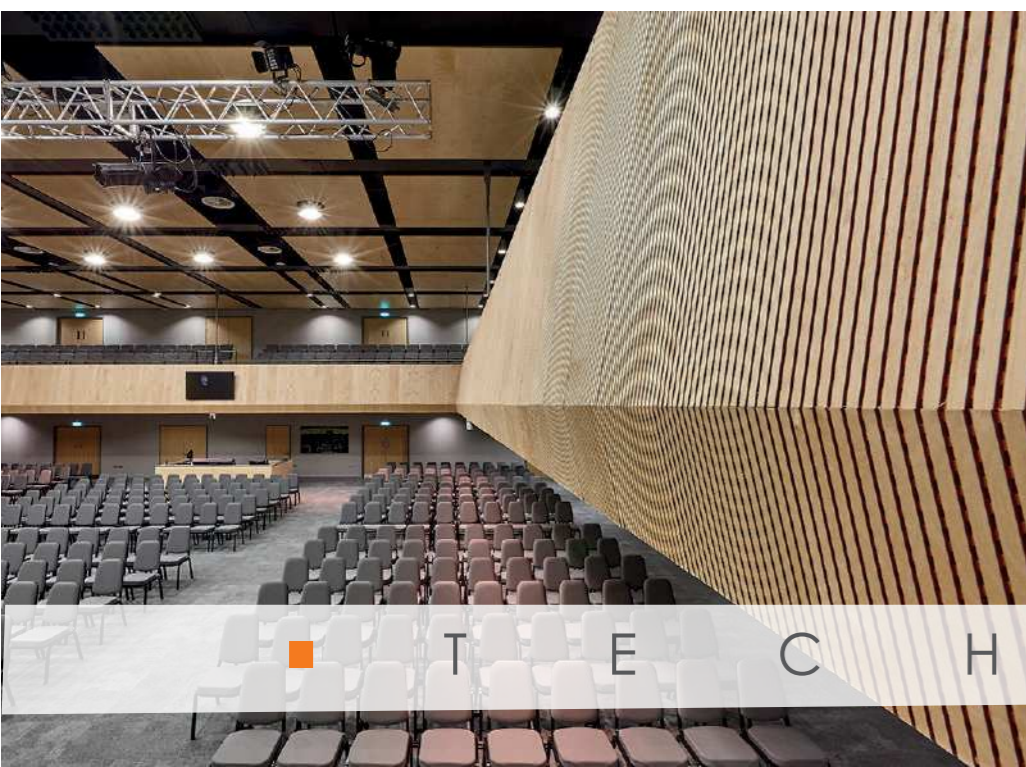

RASTREL MADERA + GRAPA
WOODEN STRIP + CRAMP

PERFIL OMEGA + GRAPA
OMEGA PROFILE + CRAMP

RASTREL MADERA
WOODEN STRIP

Medidas | Panel dimensions

TECHOS CEILINGS	MEDIDAS COMERCIALES COMMERCIAL SIZES	MEDIDAS REALES REAL SIZES
PERFIL OCULTO T-15 T-15 (9/16") concealed grid	1200x300 mm	1200x288 / 1200x256 mm
PERFIL SEMIVISTO T-15/T-24 T-15 (9/16") or T-24 (15/16") semi-exposed grid	1200x300 mm 1200x600 mm 600x600 mm	1194x294 mm 1194x594 mm 594x594 mm
PERFIL OCULTO T-24 + GRAPA T-24 (15/16") concealed grid + cramp	1200x300 mm 2400x300 mm	1200x288 / 1200x256 mm 2400x288 / 2400x256 mm