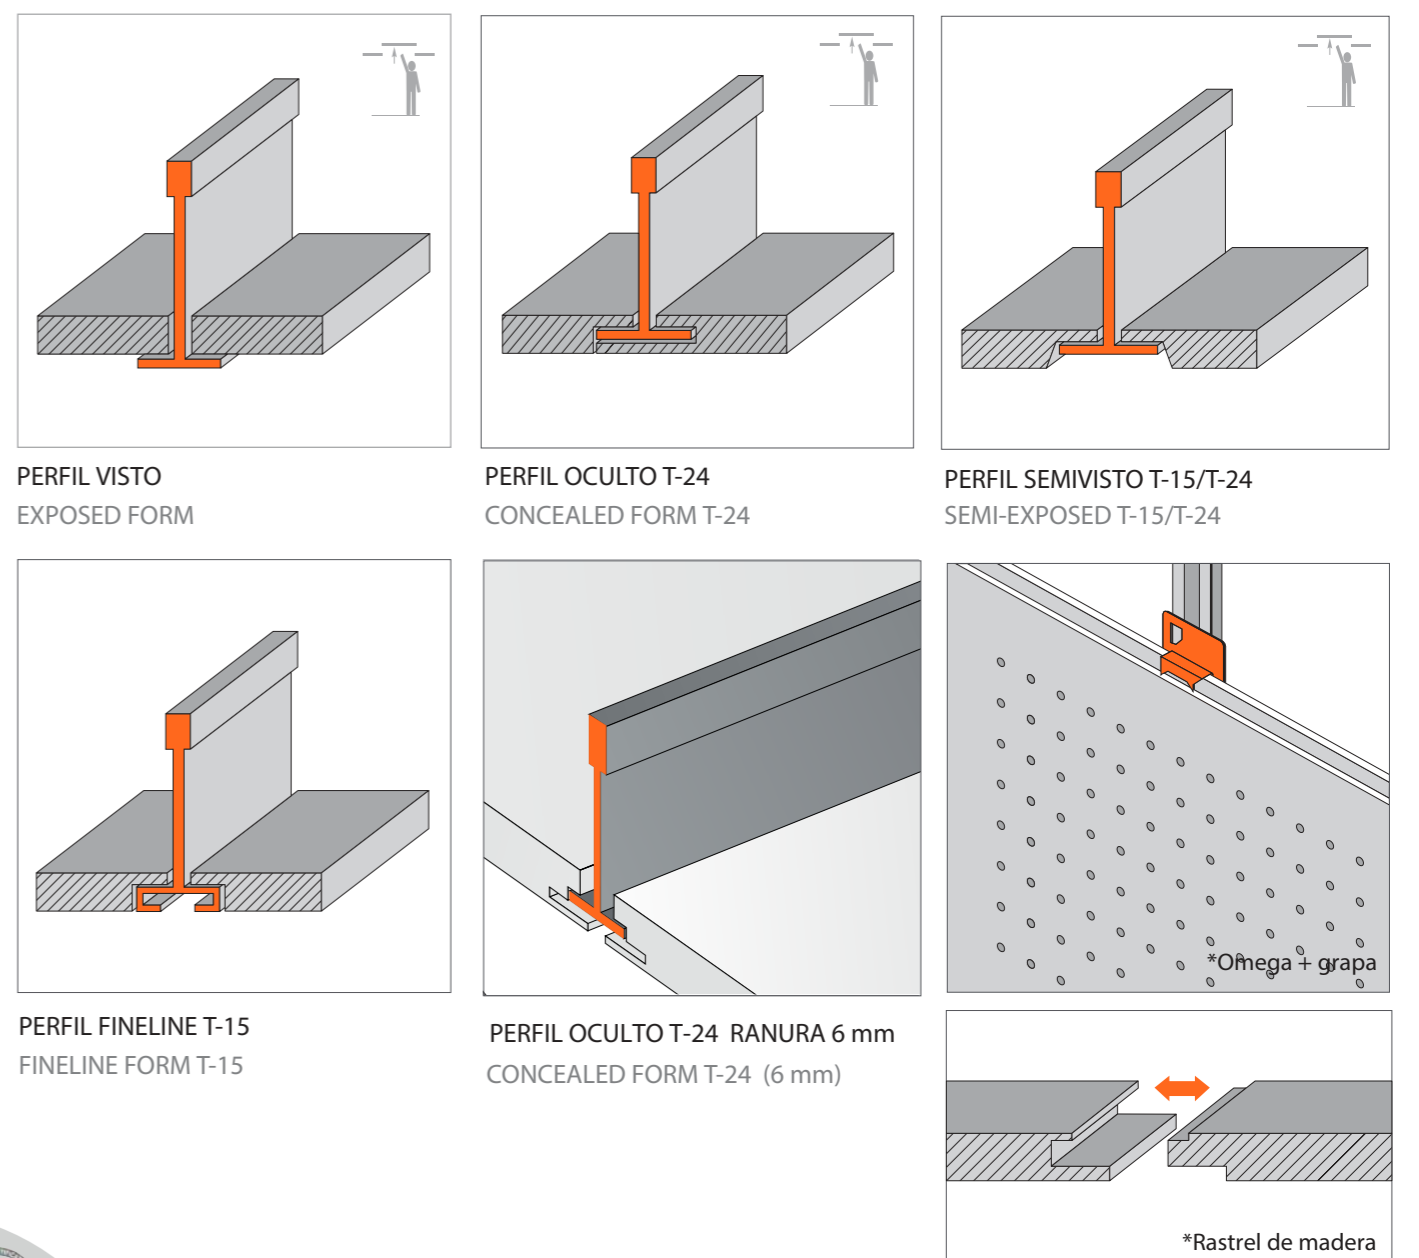

Available in high density laminate (HPL) facing.

Sistema de instalación | Installation system

\*Omega + grapa  
\*Rastrel de madera

Medidas | Panel dimensions

TECHOS CEILINGS	MEDIDAS COMERCIALES COMMERCIAL SIZES	MEDIDAS REALES REAL SIZES
PERFIL VISTO EXPOSED FORM	600x600 mm	594x594 mm
PERFIL FINELINE T-15 FINELINE FORM T-15	1200x600 mm 1200x300 mm	1194x594 mm 1194x294 mm
PERFIL SEMIVISTO T-15/T-24 SEMI-EXPOSED T-15/T-24		
PERFIL OCULTO T-24 CONCEALED FORM T-24	600x600 mm 1200x600 mm 1200x300 mm 1200x290 mm	600x600 mm 1200x600 mm 1200x300 mm 1200x290 mm

PAREDES WALLS	MEDIDAS COMERCIALES COMMERCIAL SIZES	MEDIDAS REALES REAL SIZES
PERFIL MACHIHEMBRADO MALE-FEMALE JOINT	2400x600 mm	2400x582 mm
PERFIL OMEGA + GRAPA OMEGA PROFILE + IRON CRAMP	2400x300 mm 1200x600 mm	2400x282 mm 1200x582 mm