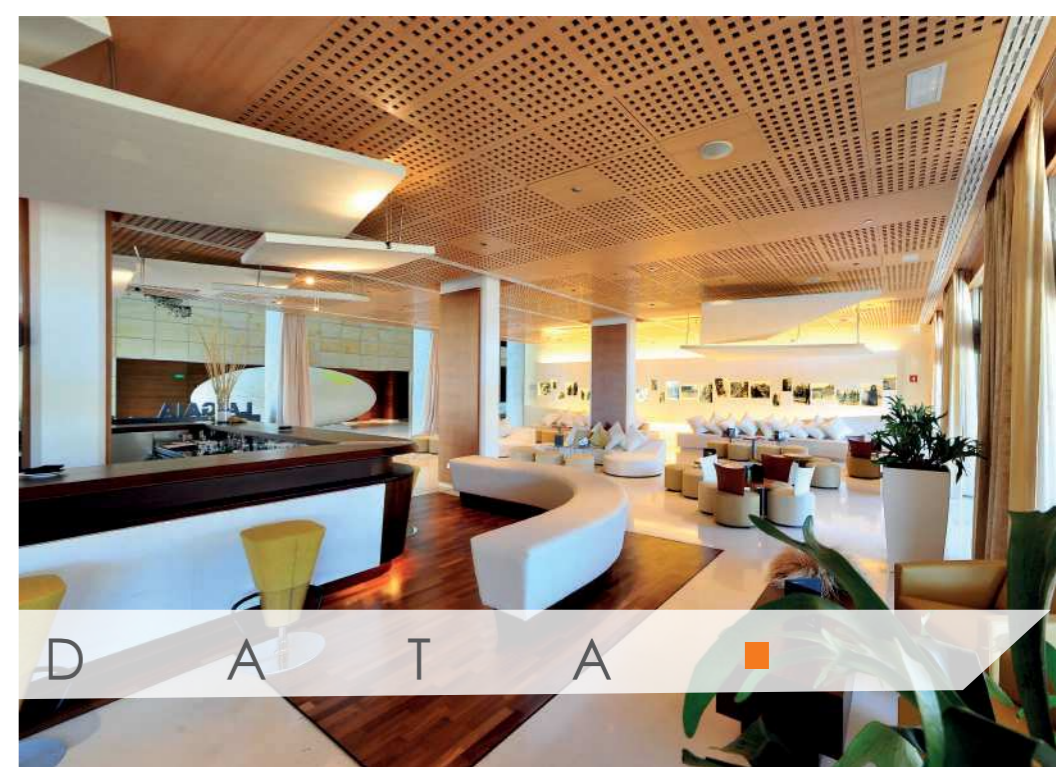

Medidas | Panel dimensions

TECHOS CEILINGS	MEDIDAS COMERCIALES COMMERCIAL SIZES	MEDIDAS REALES REAL SIZES
PERFIL VISTO EXPOSED FORM	600x600 mm	594x594 mm
PERFIL FINELINE T-15 FINELINE FORM T-15	1200x600 mm 1200x300 mm	1194x594 mm 1194x294 mm
PERFIL SEMIVISTO T-15/T-24 SEMI-EXPOSED T-15/T-24		
PERFIL OCULTO T-24 CONCEALED FORM T-24	600x600 mm 1200x600 mm 1200x300 mm 1200x290 mm	600x600 mm 1200x600 mm 1200x300 mm 1200x290 mm

PAREDES WALLS	MEDIDAS COMERCIALES COMMERCIAL SIZES	MEDIDAS REALES REAL SIZES
PERFIL MACHIHEMBRADO MALE-FEMALE JOINT	2400x600 mm	2400x582 mm
PERFIL OMEGA + GRAPA OMEGA PROFILE + IRON CRAMP	2400x300 mm 1200x600 mm	2400x282 mm 1200x582 mm

Soportes | Board core options

- MDF ESTÁNDAR STANDARD MDF
- MDF IGNÍFUGO FIRE-RETARDANT MDF
- MDF HIDRÓFUGO MOISTURE-RESISTANT MDF

Complementos | Complements

Altavoz Loudspeaker	Ventilación Ventilation	Luminaria cuadrada Square lighting	Luminaria redonda Circular lighting

Detalle | Detail