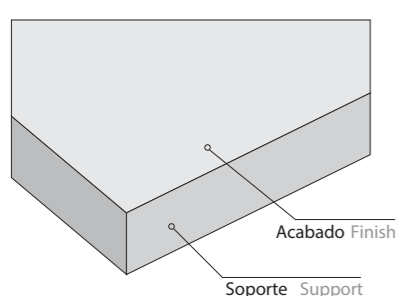

Soportes | Board core options