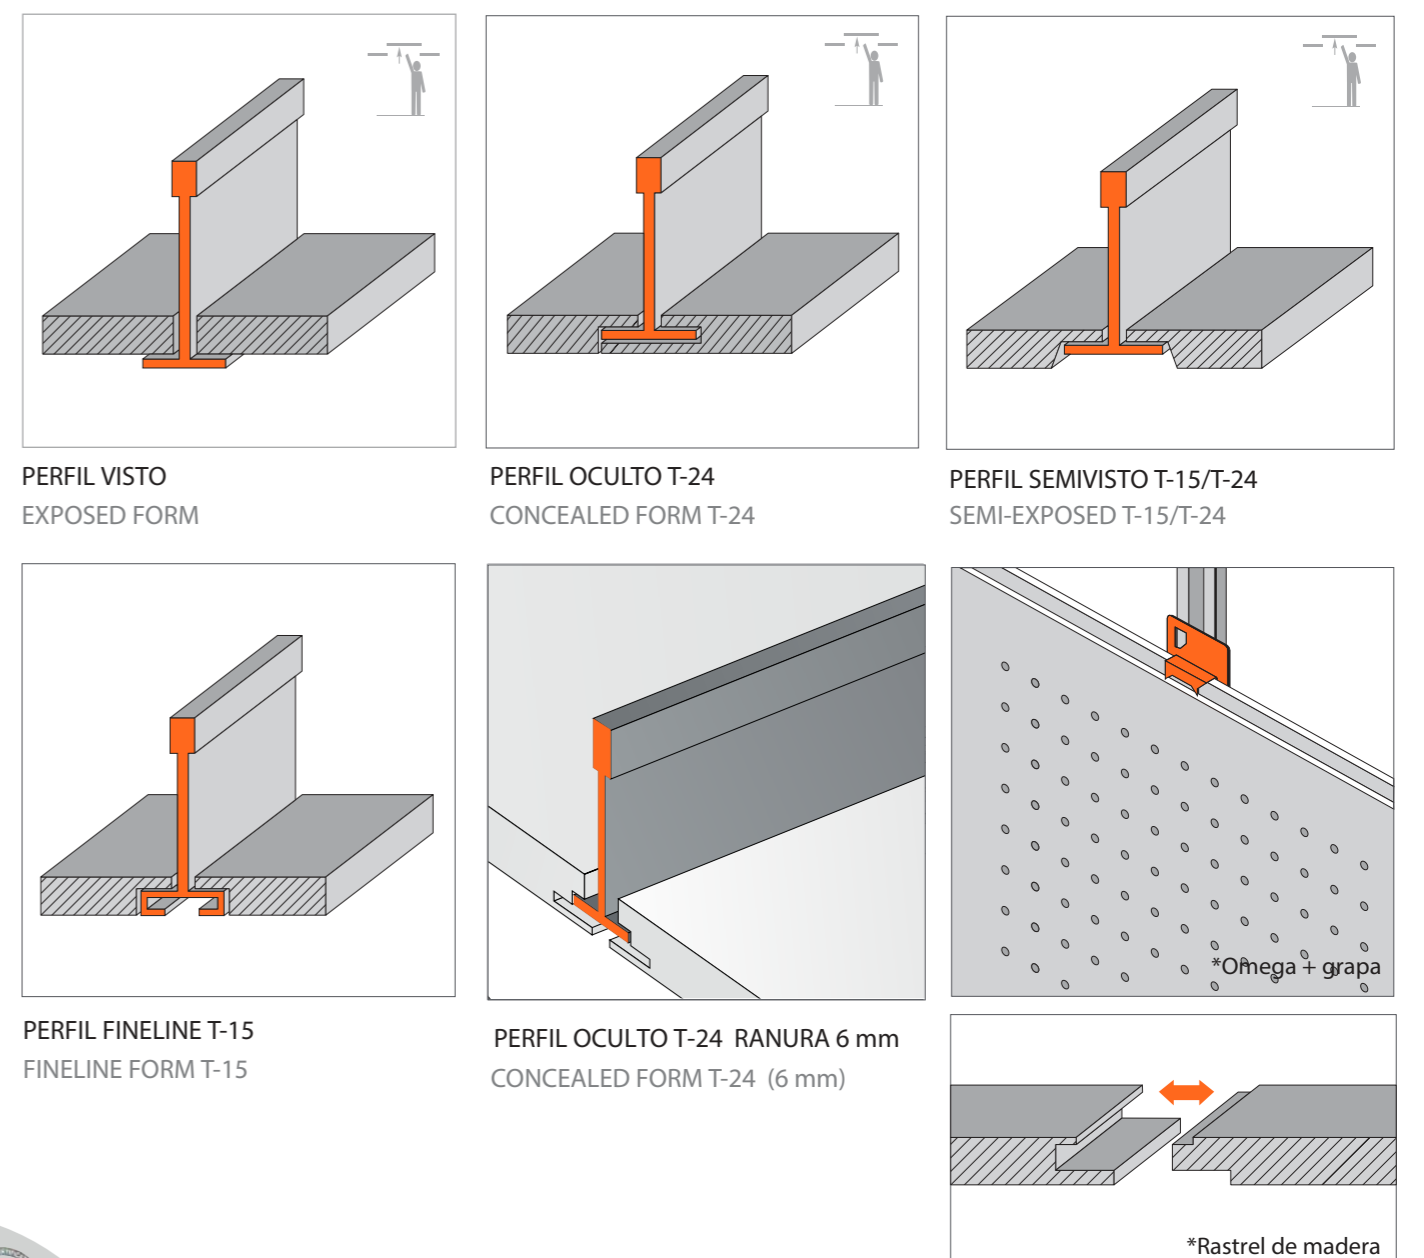

Available in high density laminate (HPL) facing.

Sistema de instalación | Installation system

PERFIL MACHIHEMBRADO  
MALE-FEMALE JOINT

- Omega + grapa
- Rastrel de madera