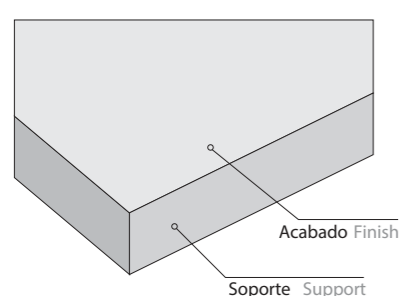

Soportes | Board core options

- MDF ESTÁNDAR STANDARD MDF
- MDF IGNÍFUGO FIRE-RETARDANT MDF
- MDF HIDRÓFUGO MOISTURE-RESISTANT MDF

Complementos | Complements

Altavoz Loudspeaker	Ventilación Ventilation	Luminaria cuadrada Square lighting	Luminaria redonda Circular lighting