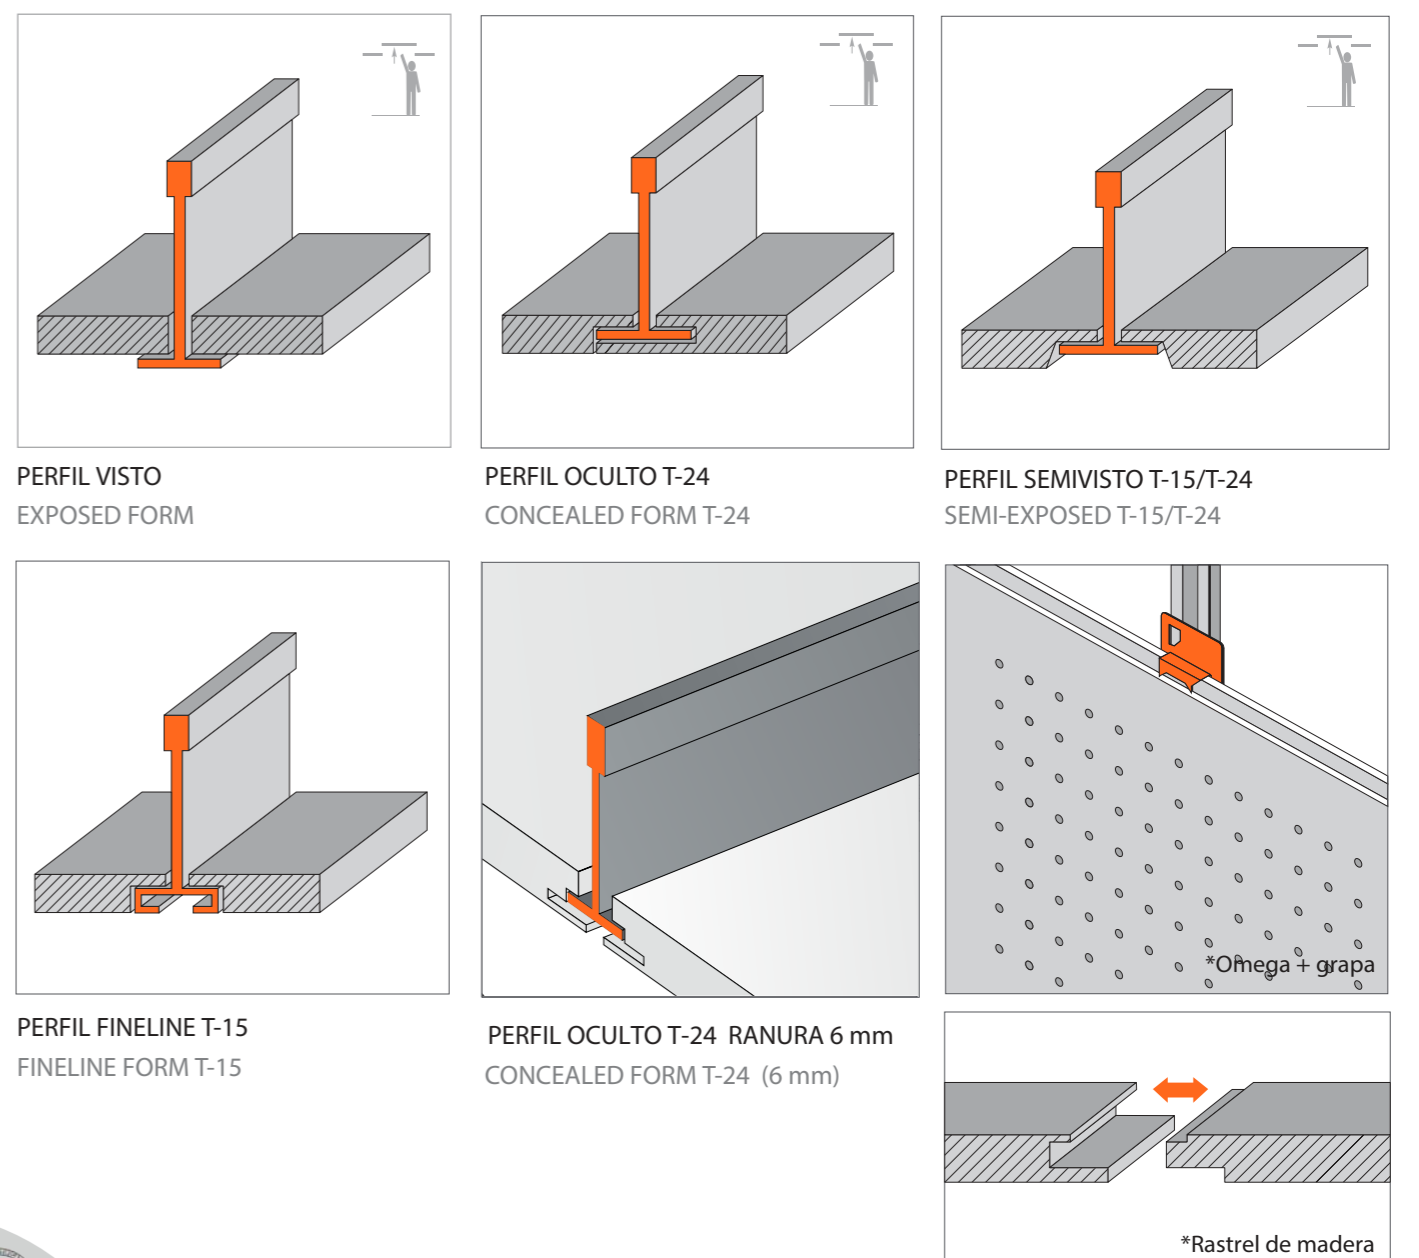

Medidas | Panel dimensions

TECHOS CEILINGS	MEDIDAS COMERCIALES COMMERCIAL SIZES	MEDIDAS REALES REAL SIZES
PERFIL VISTO EXPOSED FORM	600x600 mm	594x594 mm
PERFIL FINELINE T-15 FINELINE FORM T-15	1200x600 mm 1200x300 mm	1194x594 mm 1194x294 mm
PERFIL SEMIVISTO T-15/T-24 SEMI-EXPOSED T-15/T-24		
PERFIL OCULTO T-24 CONCEALED FORM T-24	600x600 mm 1200x600 mm 1200x300 mm 1200x290 mm	600x600 mm 1200x600 mm 1200x300 mm 1200x290 mm

PAREDES WALLS	MEDIDAS COMERCIALES COMMERCIAL SIZES	MEDIDAS REALES REAL SIZES
PERFIL MACHIHEMBRADO MALE-FEMALE JOINT	2400x600 mm	2400x582 mm
PERFIL OMEGA + GRAPA OMEGA PROFILE + IRON CRAMP	2400x300 mm 1200x600 mm	2400x282 mm 1200x582 mm