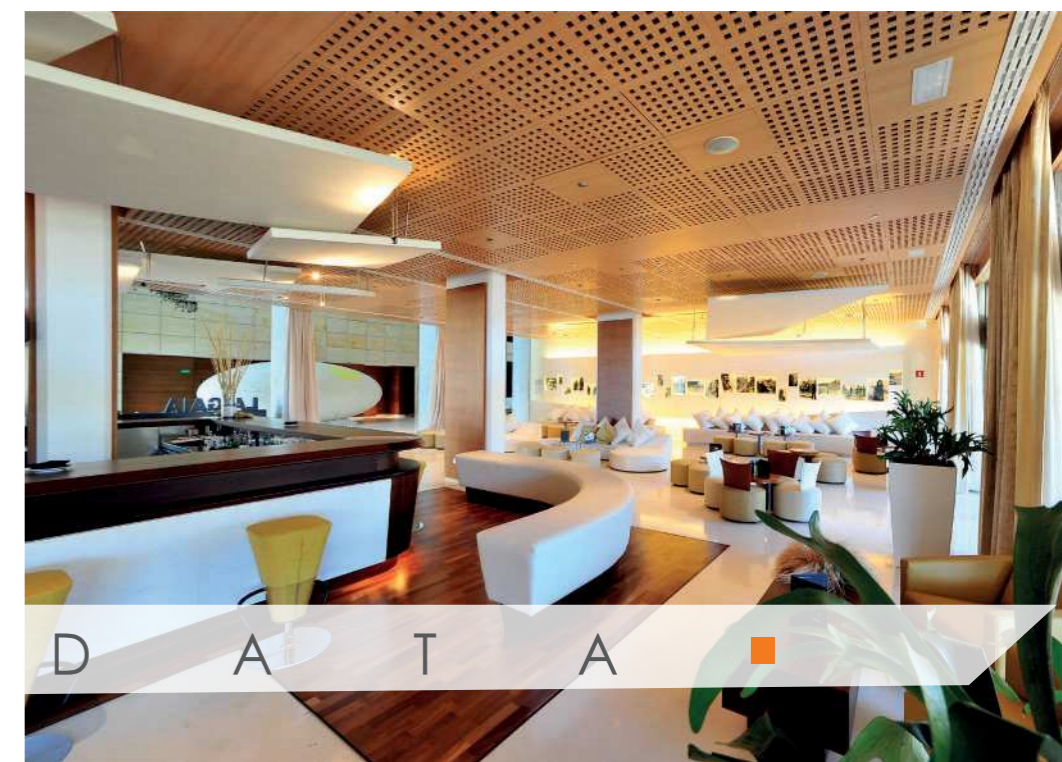

Medidas | Panel dimensions

TECHOS CEILINGS	MEDIDAS COMERCIALES COMMERCIAL SIZES	MEDIDAS REALES REAL SIZES
PERFIL VISTO EXPOSED FORM	600x600 mm	594x594 mm
PERFIL FINELINE T-15 FINELINE FORM T-15	1200x600 mm 1200x300 mm	1194x594 mm 1194x294 mm
PERFIL SEMIVISTO T-15/T-24 SEMI-EXPOSED T-15/T-24		
PERFIL OCULTO T-24 CONCEALED FORM T-24	600x600 mm 1200x600 mm 1200x300 mm 1200x290 mm	600x600 mm 1200x600 mm 1200x300 mm 1200x290 mm

PAREDES WALLS	MEDIDAS COMERCIALES COMMERCIAL SIZES	MEDIDAS REALES REAL SIZES
PERFIL MACHIHEMBRADO MALE-FEMALE JOINT	2400x600 mm	2400x582 mm
PERFIL OMEGA + GRAPA OMEGA PROFILE + IRON CRAMP	2400x300 mm 1200x600 mm	2400x282 mm 1200x582 mm

Soportes | Board core options

- MDF ESTÁNDAR STANDARD MDF
- MDF IGNÍFUGO FIRE-RETARDANT MDF
- MDF HIDRÓFUGO MOISTURE-RESISTANT MDF

Complementos | Complements

Altavoz Loudspeaker	Ventilación Ventilation	Luminaria cuadrada Square lighting	Luminaria redonda Circular lighting

Detalle | Detail