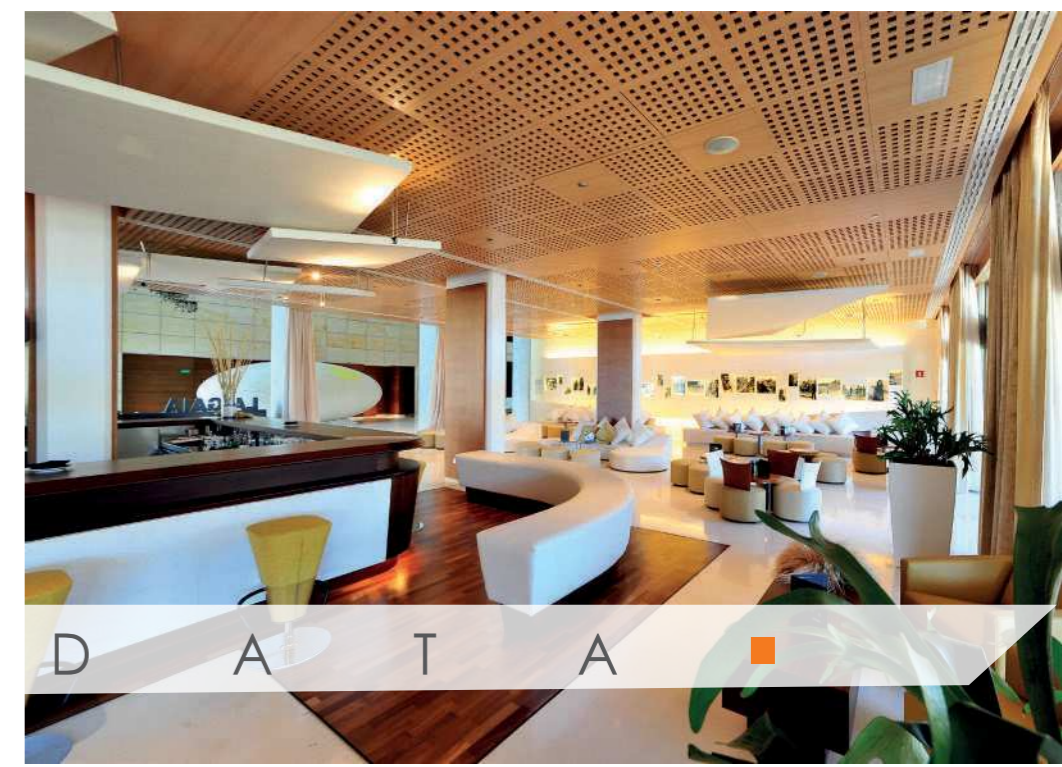

Medidas | Panel dimensions

TECHOS CEILINGS	MEDIDAS COMERCIALES COMMERCIAL SIZES	MEDIDAS REALES REAL SIZES
PERFIL VISTO EXPOSED FORM	600x600 mm	594x594 mm
PERFIL FINELINE T-15 FINELINE FORM T-15	1200x600 mm 1200x300 mm	1194x594 mm 1194x294 mm
PERFIL SEMIVISTO T-15/T-24 SEMI-EXPOSED T-15/T-24		
PERFIL OCULTO T-24 CONCEALED FORM T-24	600x600 mm 1200x600 mm 1200x300 mm 1200x290 mm	600x600 mm 1200x600 mm 1200x300 mm 1200x290 mm

PAREDES WALLS	MEDIDAS COMERCIALES COMMERCIAL SIZES	MEDIDAS REALES REAL SIZES
PERFIL MACHIHEMBRADO MALE-FEMALE JOINT		
PERFIL OMEGA + GRAPA OMEGA PROFILE + IRON CRAMP	2400x600 mm 2400x300 mm 1200x600 mm	2400x582 mm 2400x282 mm 1200x582 mm

Detalle | Detail

Soportes | Board core options

- MDF ESTÁNDAR STANDARD MDF
- MDF IGNÍFUGO FIRE-RETARDANT MDF
- MDF HIDRÓFUGO MOISTURE-RESISTANT MDF

Complementos | Complements

Altavoz Loudspeaker	Ventilación Ventilation	Luminaria cuadrada Square lighting	Luminaria redonda Circular lighting