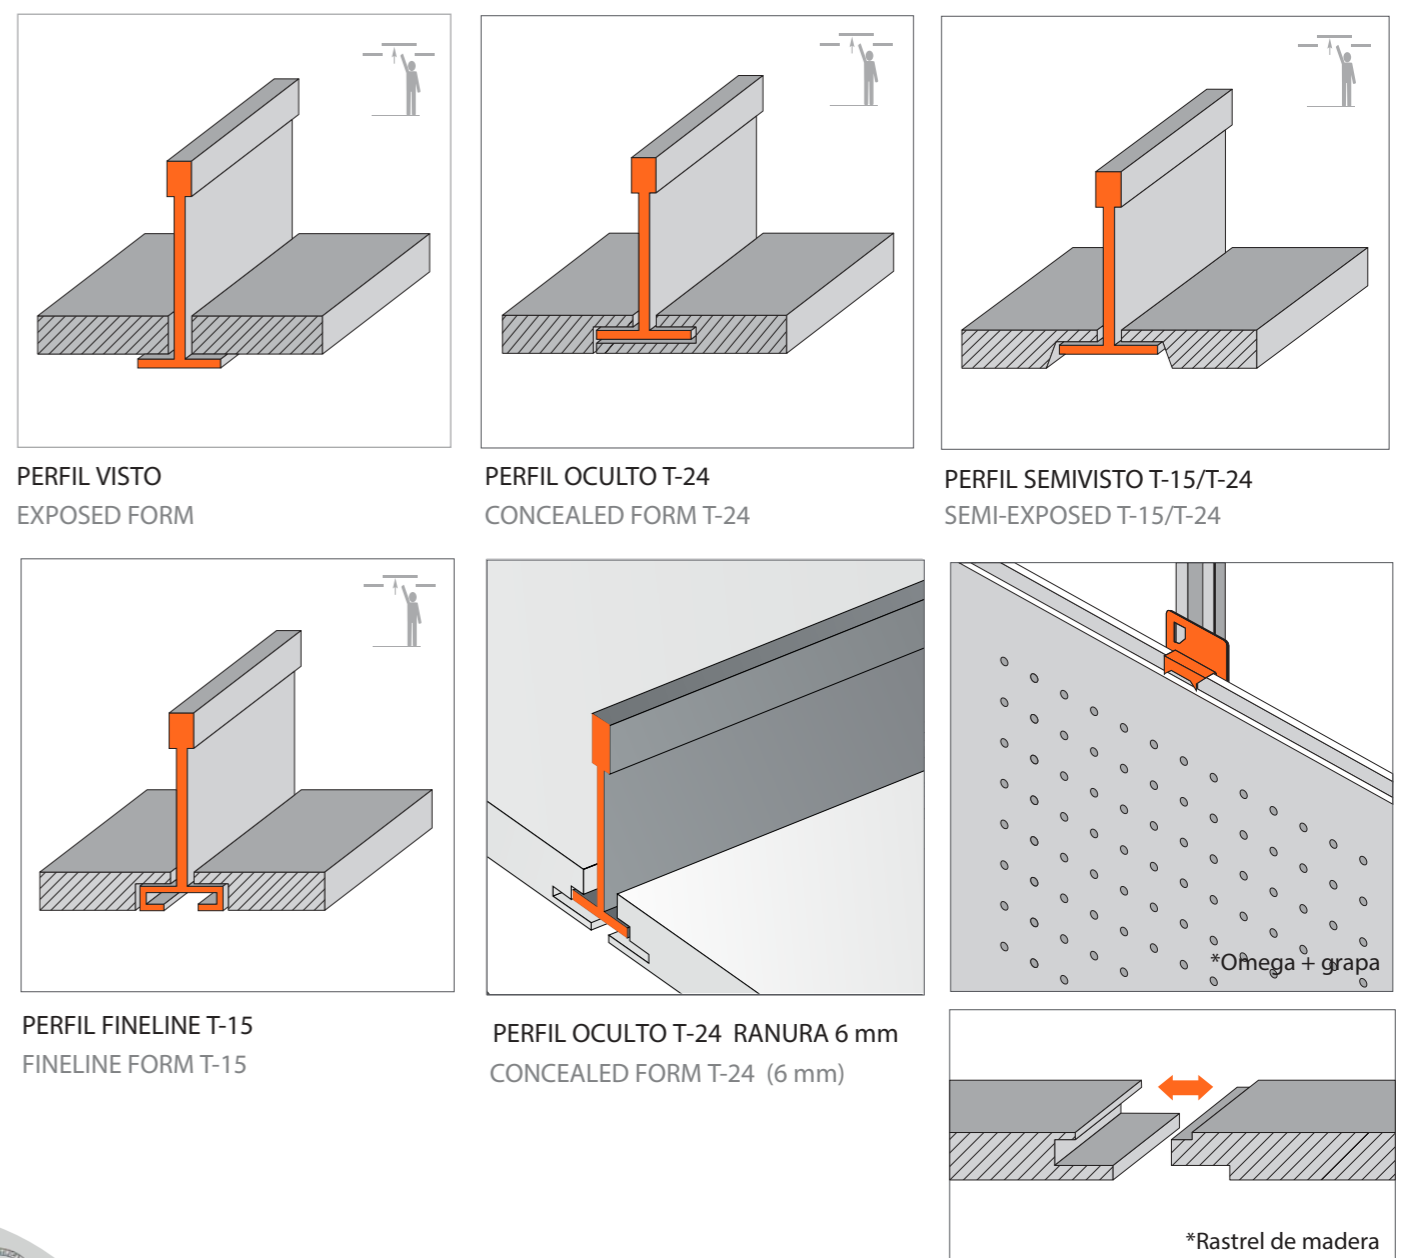

Medidas | Panel dimensions

TECHOS CEILINGS	MEDIDAS COMERCIALES COMMERCIAL SIZES	MEDIDAS REALES REAL SIZES
PERFIL VISTO EXPOSED FORM	600x600 mm	594x594 mm
PERFIL FINELINE T-15 FINELINE FORM T-15	1200x600 mm 1200x300 mm	1194x594 mm 1194x294 mm
PERFIL SEMIVISTO T-15/T-24 SEMI-EXPOSED T-15/T-24		
PERFIL OCULTO T-24 CONCEALED FORM T-24	600x600 mm 1200x600 mm 1200x300 mm 1200x290 mm	600x600 mm 1200x600 mm 1200x300 mm 1200x290 mm

PAREDES WALLS	MEDIDAS COMERCIALES COMMERCIAL SIZES	MEDIDAS REALES REAL SIZES
PERFIL MACHIHEMBRADO MALE-FEMALE JOINT		
PERFIL OMEGA + GRAPA OMEGA PROFILE + IRON CRAMP	2400x600 mm 2400x300 mm 1200x600 mm	2400x582 mm 2400x282 mm 1200x582 mm