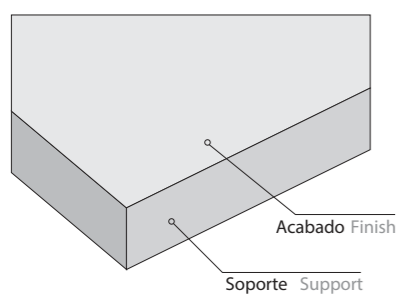

Soportes | Board core options

- MDF ESTÁNDAR STANDARD MDF
- MDF IGNÍFUGO FIRE-RETARDANT MDF
- MDF HIDRÓFUGO MOISTURE-RESISTANT MDF

Complementos | Complements

Altavoz Loudspeaker	Ventilación Ventilation	Luminaria cuadrada Square lighting	Luminaria redonda Circular lighting