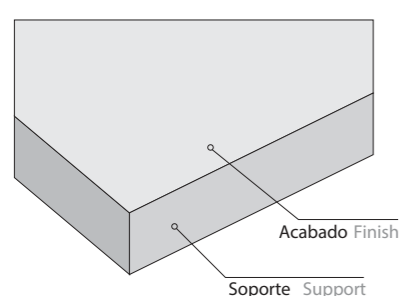

Soportes | Board core options