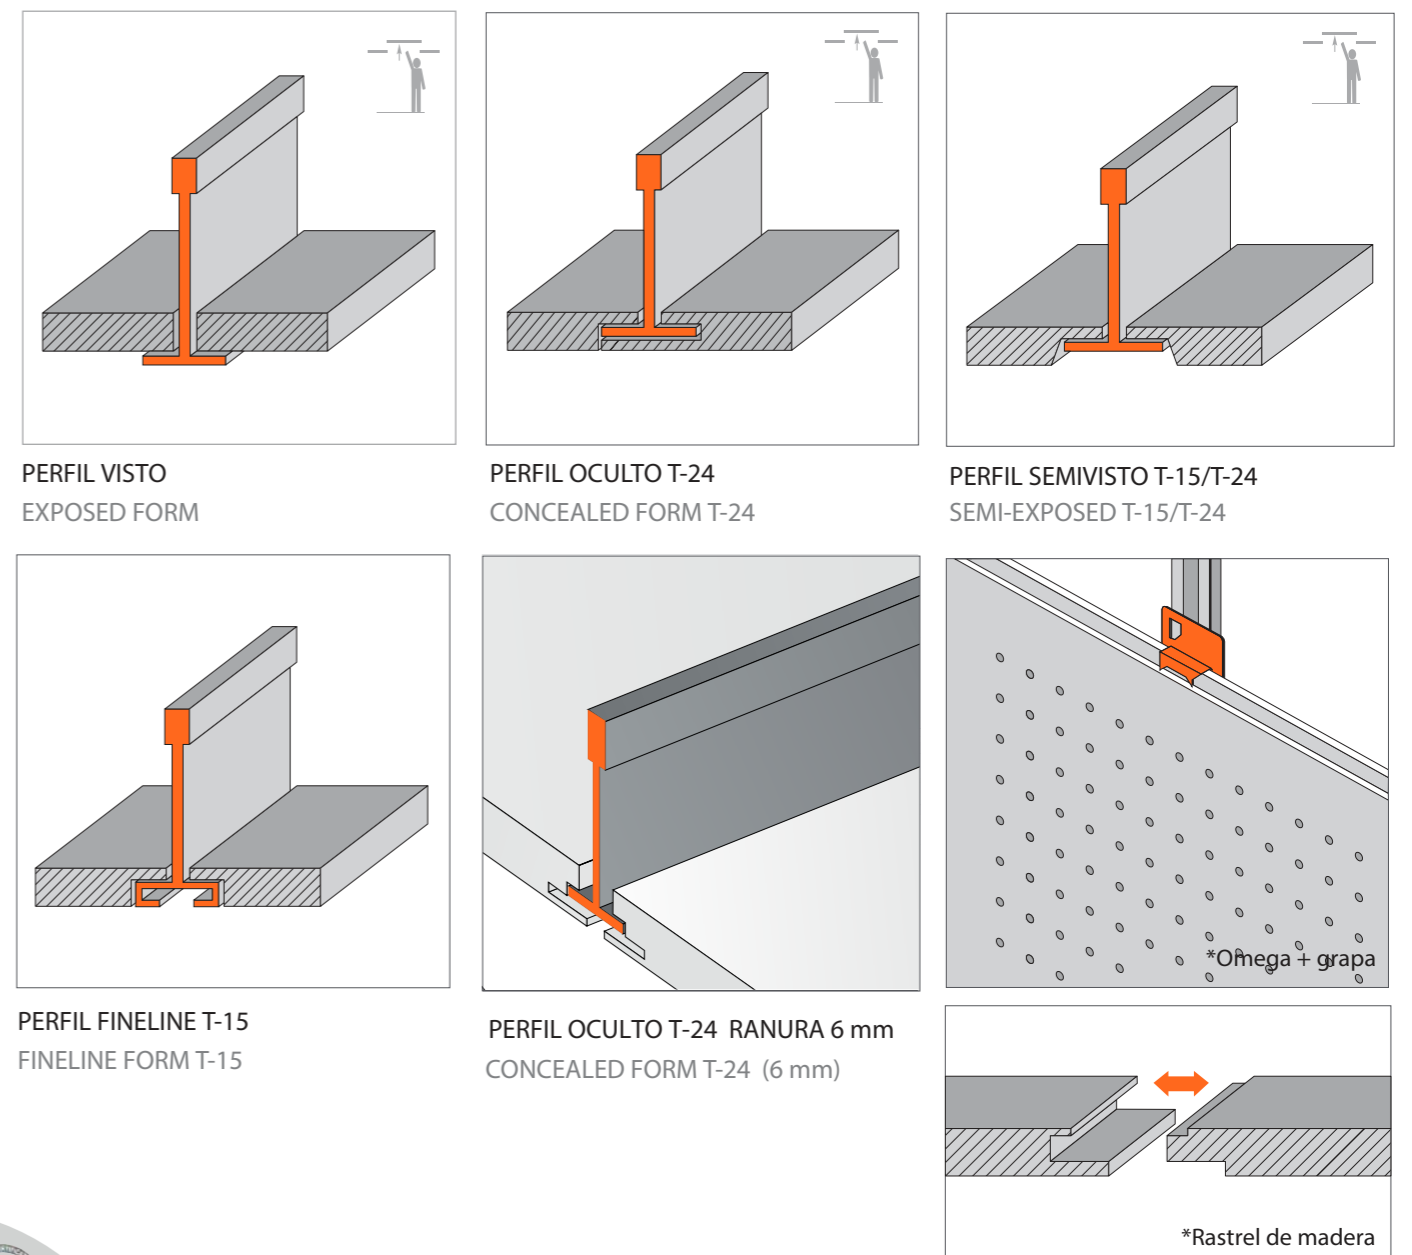

Available in high density laminate (HPL) facing.

Sistema de instalación | Installation system

PERFIL MACHIHEMBRADO  
MALE-FEMALE JOINT  
■ Omega + grapa  
■ Rastrel de madera