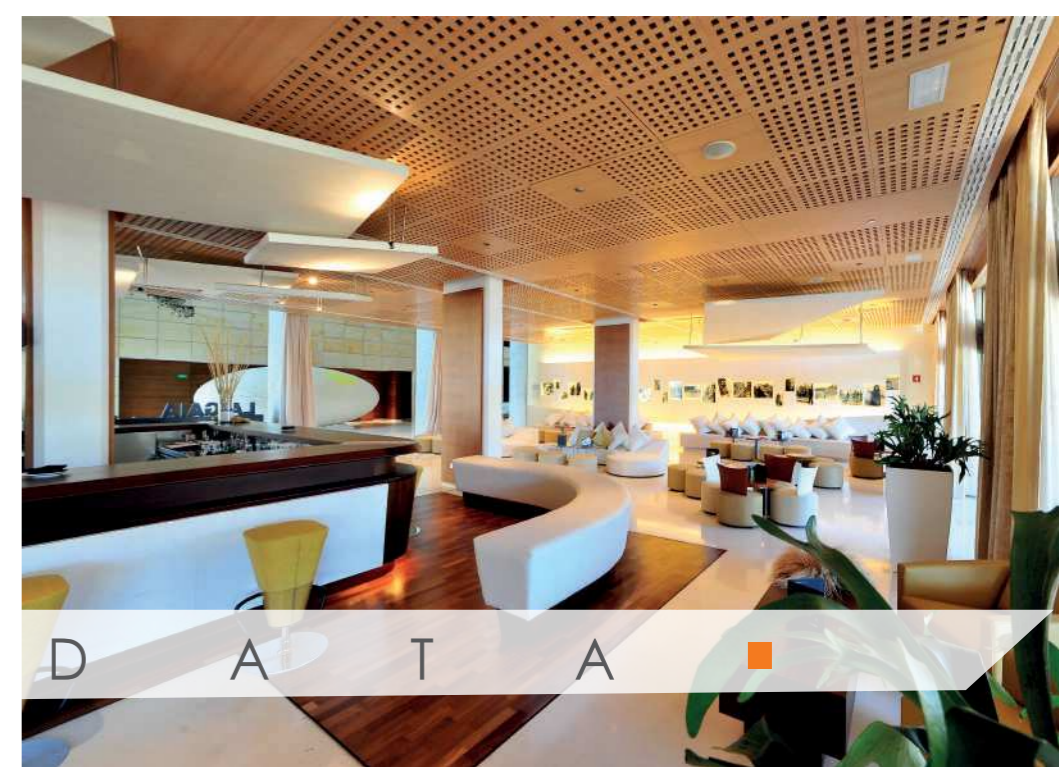

T E C H O S

N I C A L

D A T A

Medidas | Panel dimensions

TECHOS CEILINGS	MEDIDAS COMERCIALES COMMERCIAL SIZES	MEDIDAS REALES REAL SIZES
PERFIL VISTO EXPOSED FORM	600x600 mm	594x594 mm
PERFIL FINELINE T-15 FINELINE FORM T-15	1200x600 mm 1200x300 mm	1194x594 mm 1194x294 mm
PERFIL SEMIVISTO T-15/T-24 SEMI-EXPOSED T-15/T-24		
PERFIL OCULTO T-24 CONCEALED FORM T-24	600x600 mm 1200x600 mm 1200x300 mm 1200x290 mm	600x600 mm 1200x600 mm 1200x300 mm 1200x290 mm

PAREDES WALLS	MEDIDAS COMERCIALES COMMERCIAL SIZES	MEDIDAS REALES REAL SIZES
PERFIL MACHIHEMBRADO MALE-FEMALE JOINT	2400x600 mm	2400x582 mm
PERFIL OMEGA + GRAPA OMEGA PROFILE + IRON CRAMP	2400x300 mm 1200x600 mm	2400x282 mm 1200x582 mm

Detalle | Detail

Soportes | Board core options

- MDF ESTÁNDAR STANDARD MDF
- MDF IGNÍFUGO FIRE-RETARDANT MDF
- MDF HIDRÓFUGO MOISTURE-RESISTANT MDF

Complementos | Complements

Altavoz
Loudspeaker

Ventilación
Ventilation

Luminaria cuadrada
Square lighting

Luminaria redonda
Circular lighting