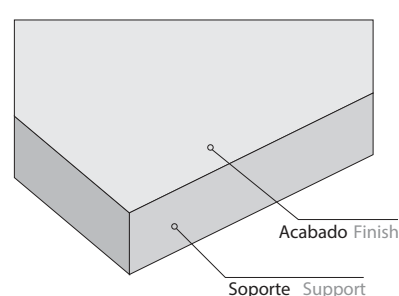

Soportes | Board core options