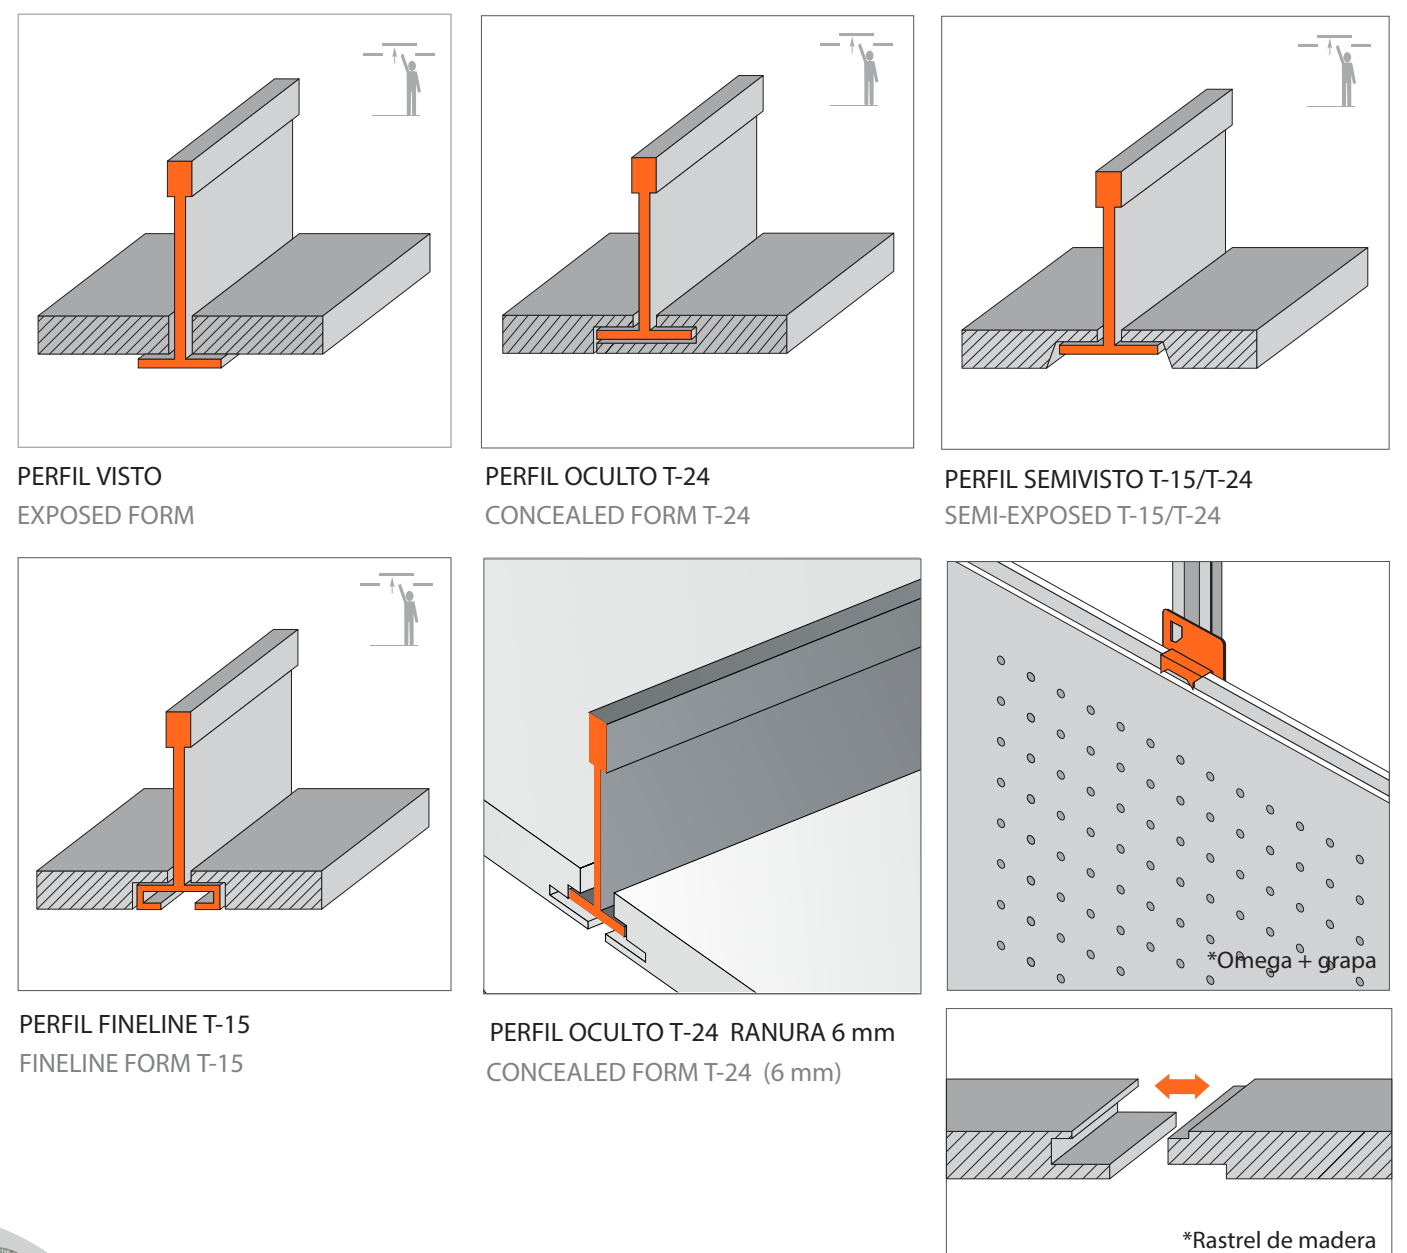

Available in high density laminate (HPL) facing.

Sistema de instalación | Installation system

PERFIL MACHIHEBRADO  
MALE-FEMALE JOINT  
■ Omega + grapa  
■ Rastrel de madera