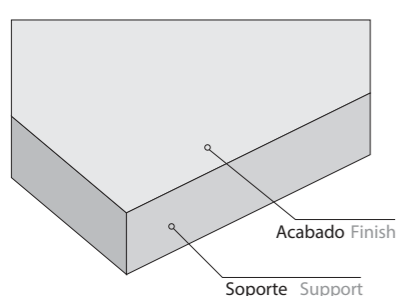

Soportes | Board core options