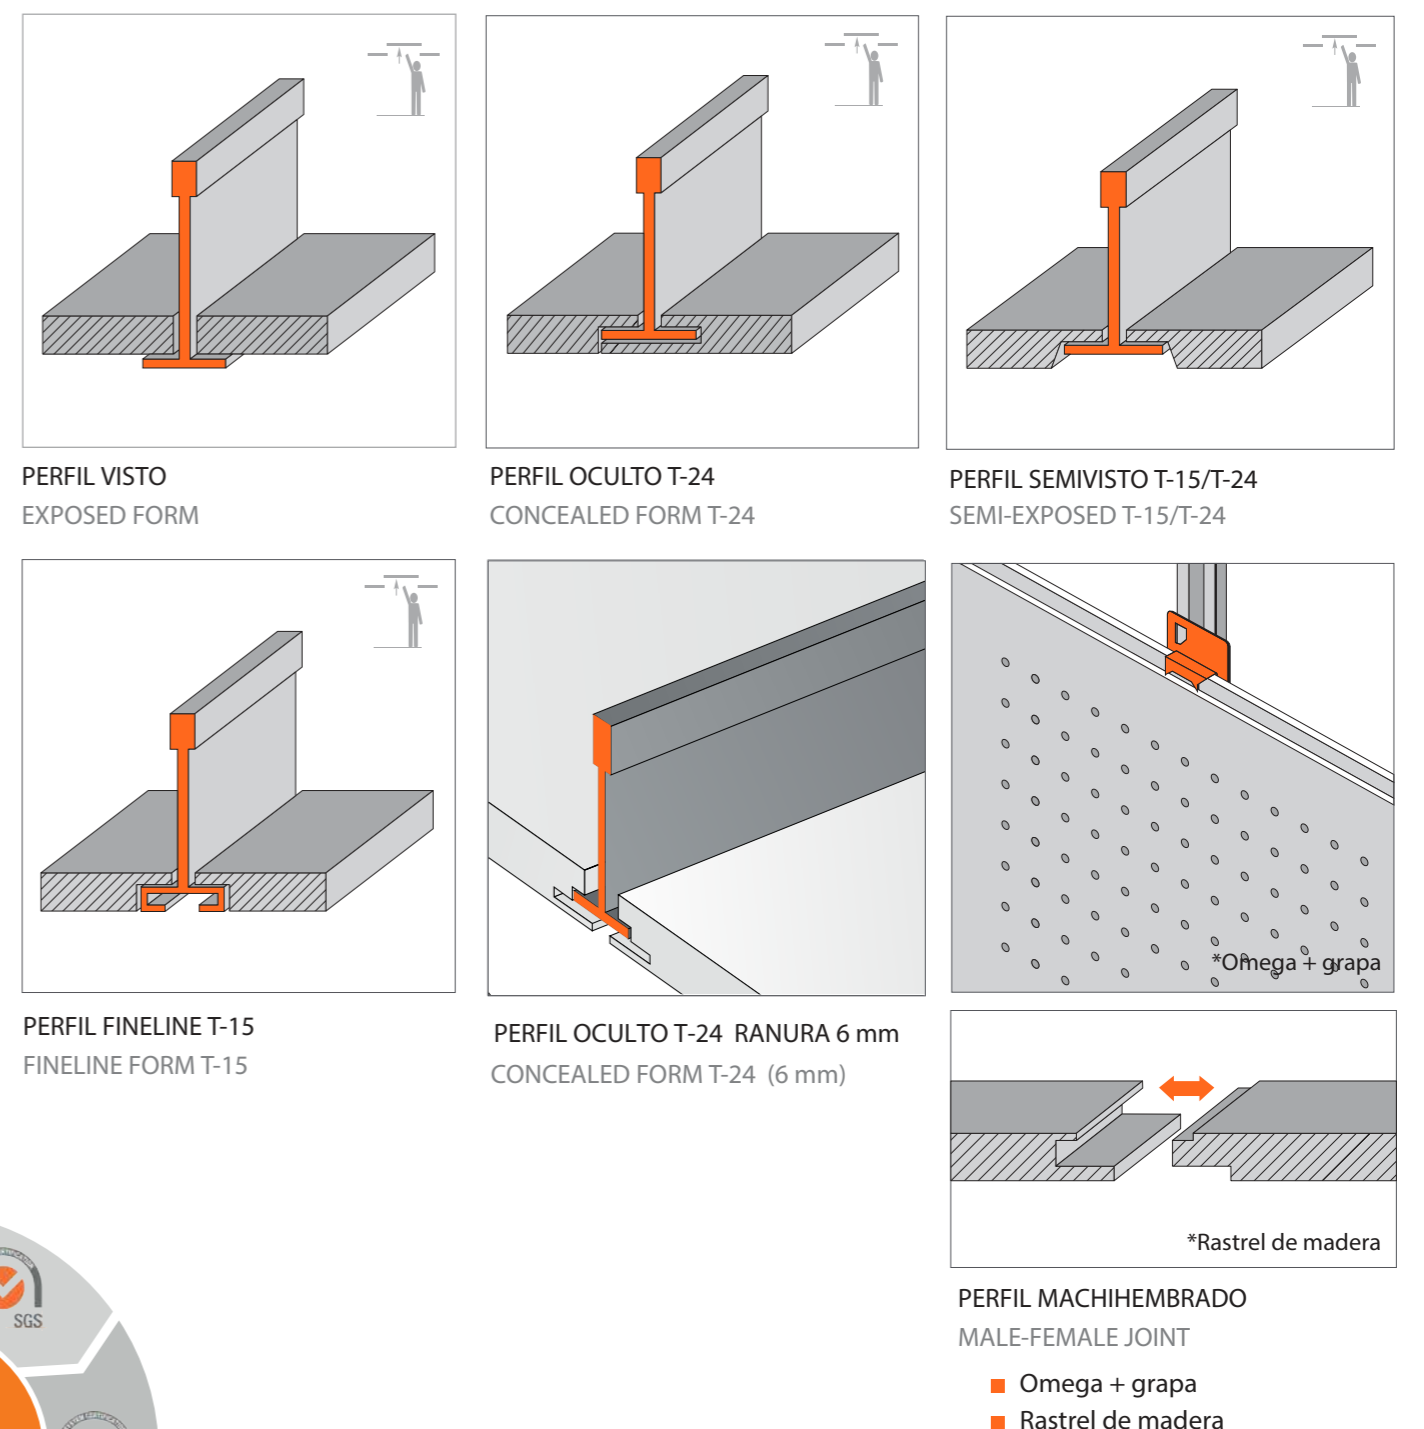

Sistema de instalación | Installation system