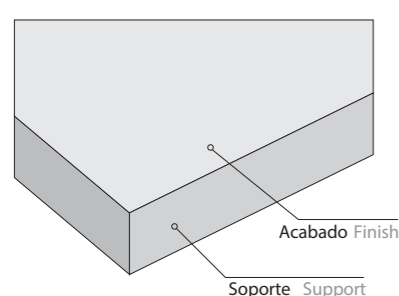

Soportes | Board core options