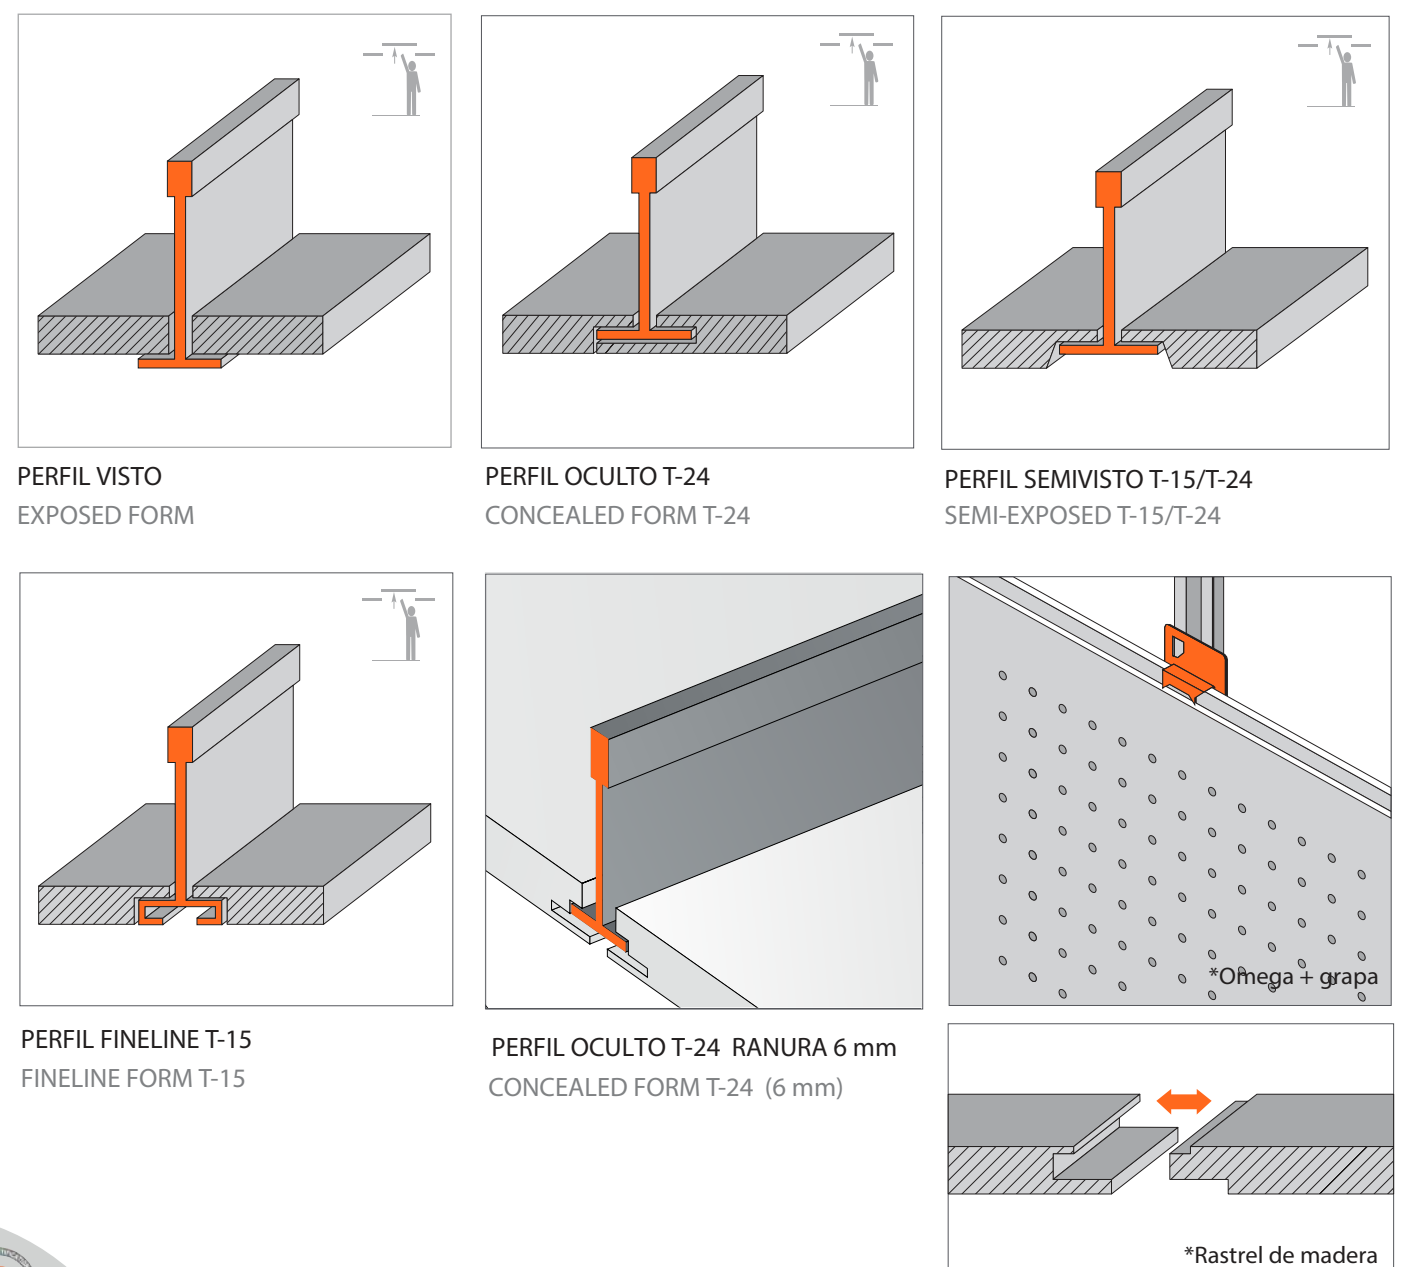

Available in high density laminate (HPL) facing.

Sistema de instalación | Installation system

\*Rastrel de madera  
\*Omega + grapa

Medidas | Panel dimensions

TECHOS CEILINGS	MEDIDAS COMERCIALES COMMERCIAL SIZES	MEDIDAS REALES REAL SIZES
PERFIL VISTO EXPOSED FORM	600x600 mm	594x594 mm
PERFIL FINELINE T-15 FINELINE FORM T-15	1200x600 mm 1200x300 mm	1194x594 mm 1194x294 mm
PERFIL SEMIVISTO T-15/T-24 SEMI-EXPOSED T-15/T-24		
PERFIL OCULTO T-24 CONCEALED FORM T-24	600x600 mm 1200x600 mm 1200x300 mm 1200x290 mm	600x600 mm 1200x600 mm 1200x300 mm 1200x290 mm

PAREDES WALLS	MEDIDAS COMERCIALES COMMERCIAL SIZES	MEDIDAS REALES REAL SIZES
PERFIL MACHIHEMBRADO MALE-FEMALE JOINT	2400x600 mm	2400x582 mm
PERFIL OMEGA + GRAPA OMEGA PROFILE + IRON CRAMP	2400x300 mm 1200x600 mm	2400x282 mm 1200x582 mm