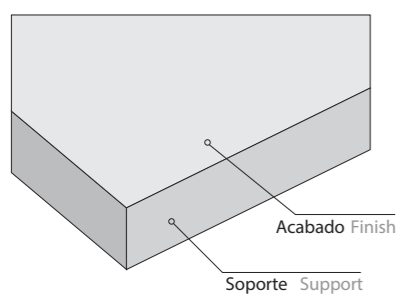

Soportes | Board core options