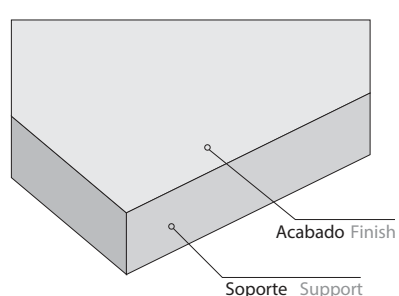

Soportes | Board core options