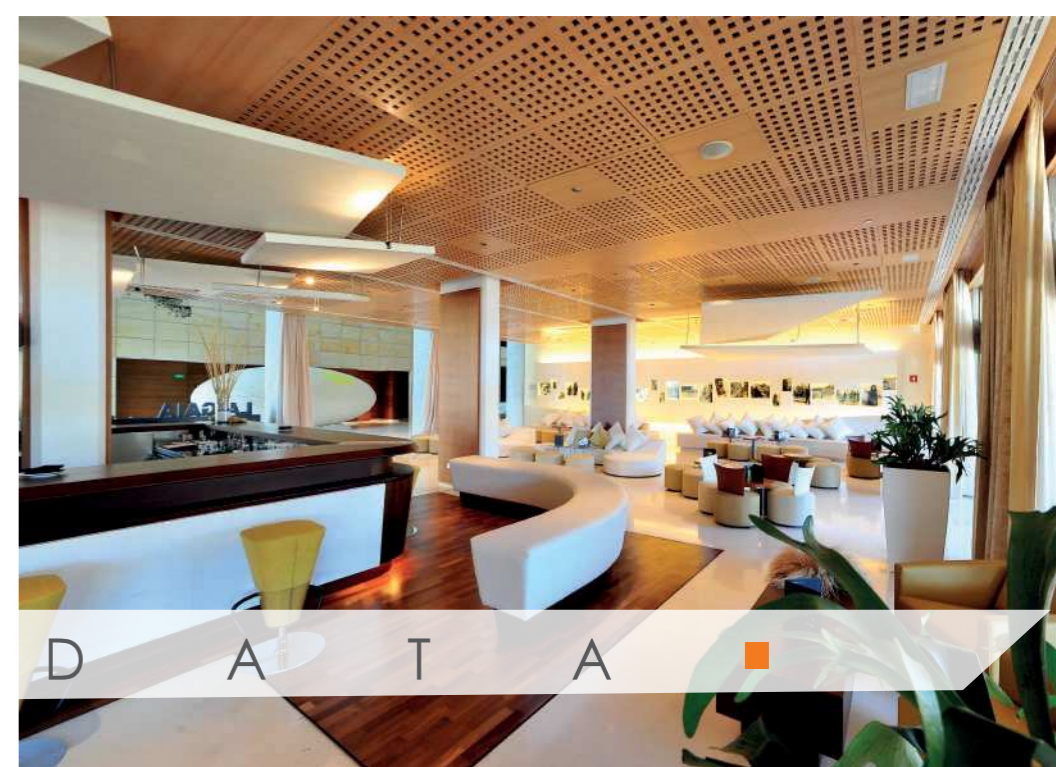

T E C H O S

N I C A L

D A T A

Medidas | Panel dimensions

TECHOS CEILINGS	MEDIDAS COMERCIALES COMMERCIAL SIZES	MEDIDAS REALES REAL SIZES
PERFIL VISTO EXPOSED FORM	600x600 mm	594x594 mm
PERFIL FINELINE T-15 FINELINE FORM T-15	1200x600 mm 1200x300 mm	1194x594 mm 1194x294 mm
PERFIL SEMIVISTO T-15/T-24 SEMI-EXPOSED T-15/T-24		
PERFIL OCULTO T-24 CONCEALED FORM T-24	600x600 mm 1200x600 mm 1200x300 mm 1200x290 mm	576x576 mm 1200x596 mm 1200x288 mm 1200x290 mm

PAREDES WALLS	MEDIDAS COMERCIALES COMMERCIAL SIZES	MEDIDAS REALES REAL SIZES
PERFIL MACHIHEMBADO MALE-FEMALE JOINT	2400x600 mm	2400x582 mm
PERFIL OMEGA + GRAPA OMEGA PROFILE + IRON CRAMP	2400x300 mm 1200x600 mm	2400x282 mm 1200x582 mm

Detalle | Detail

Soportes | Board core options

- MDF ESTÁNDAR STANDARD MDF
- MDF IGNÍFUGO FIRE-RETARDANT MDF
- MDF HIDRÓFUGO MOISTURE-RESISTANT MDF

Complementos | Complements

Altavoz
Loudspeaker

Ventilación
Ventilation

Luminaria cuadrada
Square lighting

Luminaria redonda
Circular lighting