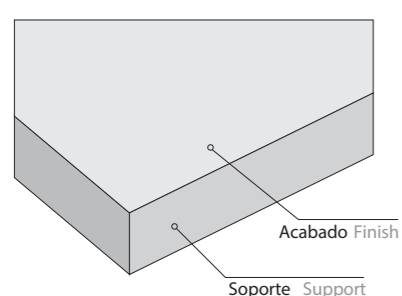

Soportes | Board core options