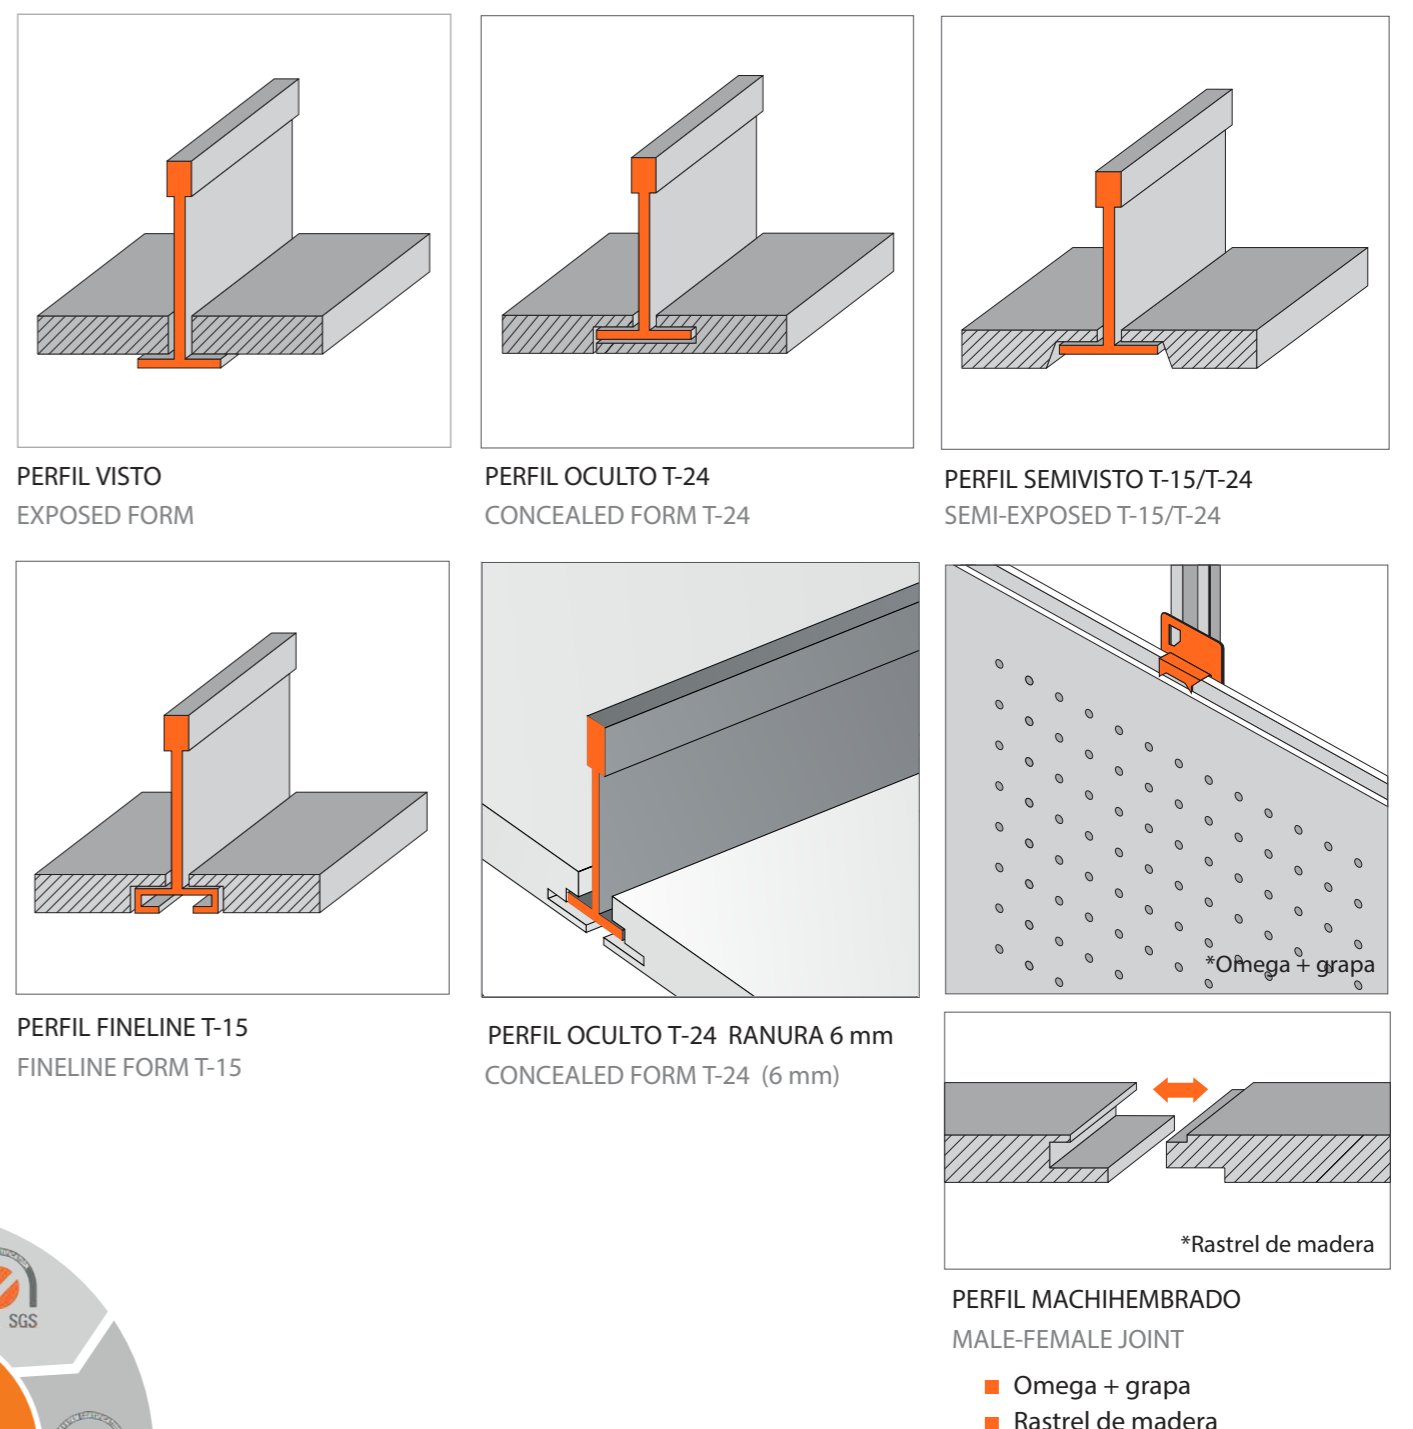

Sistema de instalación | Installation system