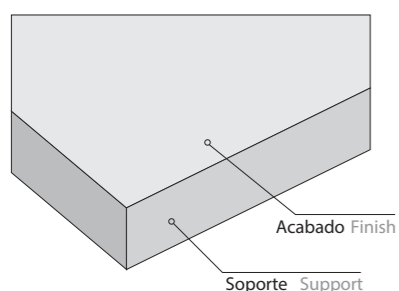

Soportes | Board core options