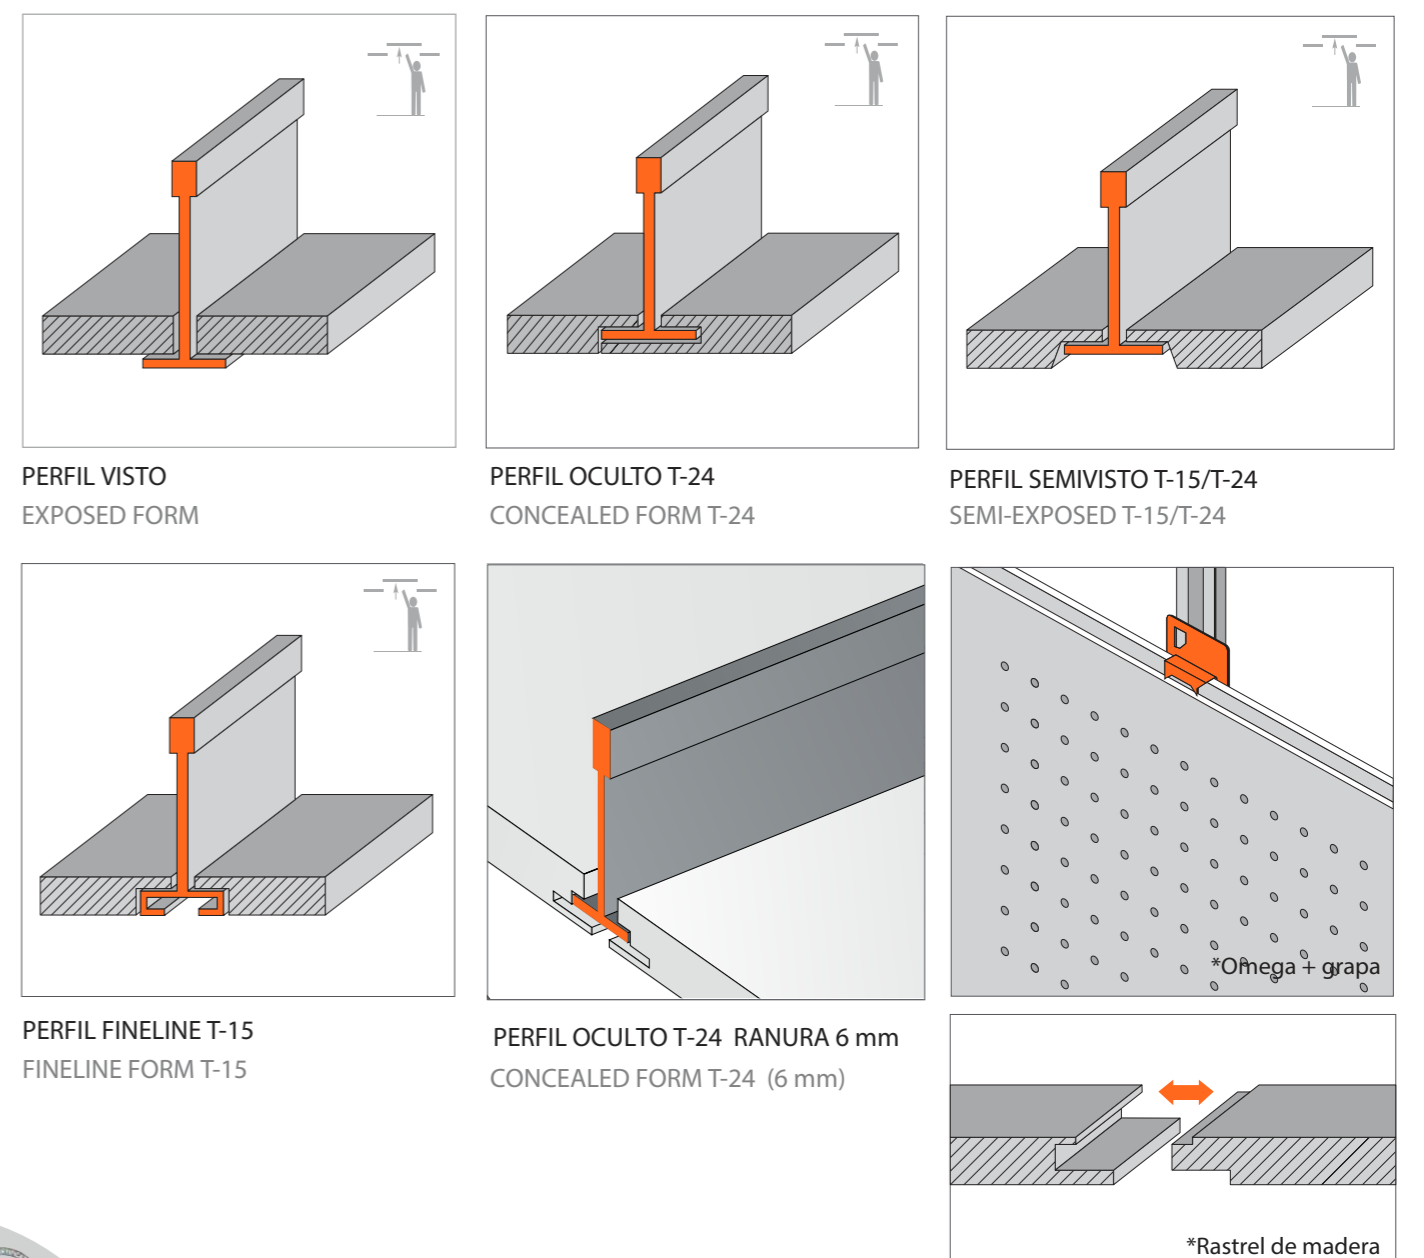

Available in high density laminate (HPL) facing.

Sistema de instalación | Installation system

PERFIL MACHIHEMBRADO  
MALE-FEMALE JOINT  
■ Omega + grapa  
■ Rastrel de madera

Medidas | Panel dimensions

TECHOS CEILINGS	MEDIDAS COMERCIALES COMMERCIAL SIZES	MEDIDAS REALES REAL SIZES
PERFIL VISTO EXPOSED FORM	600x600 mm	594x594 mm
PERFIL FINELINE T-15 FINELINE FORM T-15	1200x600 mm 1200x300 mm	1194x594 mm 1194x294 mm
PERFIL SEMIVISTO T-15/T-24 SEMI-EXPOSED T-15/T-24		
PERFIL OCULTO T-24 CONCEALED FORM T-24	600x600 mm 1200x600 mm 1200x300 mm 1200x290 mm	600x600 mm 1200x600 mm 1200x300 mm 1200x290 mm

PAREDES WALLS	MEDIDAS COMERCIALES COMMERCIAL SIZES	MEDIDAS REALES REAL SIZES
PERFIL MACHIHEMBRADO MALE-FEMALE JOINT	2400x600 mm	2400x582 mm
PERFIL OMEGA + GRAPA OMEGA PROFILE + IRON CRAMP	2400x300 mm 1200x600 mm	2400x282 mm 1200x582 mm