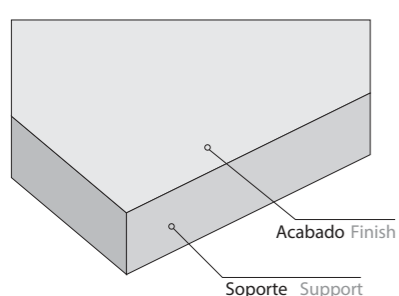

Soportes | Board core options

- MDF ESTÁNDAR STANDARD MDF
- MDF IGNÍFUGO FIRE-RETARDANT MDF
- MDF HIDRÓFUGO MOISTURE-RESISTANT MDF

Complementos | Complements

Altavoz Loudspeaker	Ventilación Ventilation	Luminaria cuadrada Square lighting	Luminaria redonda Circular lighting