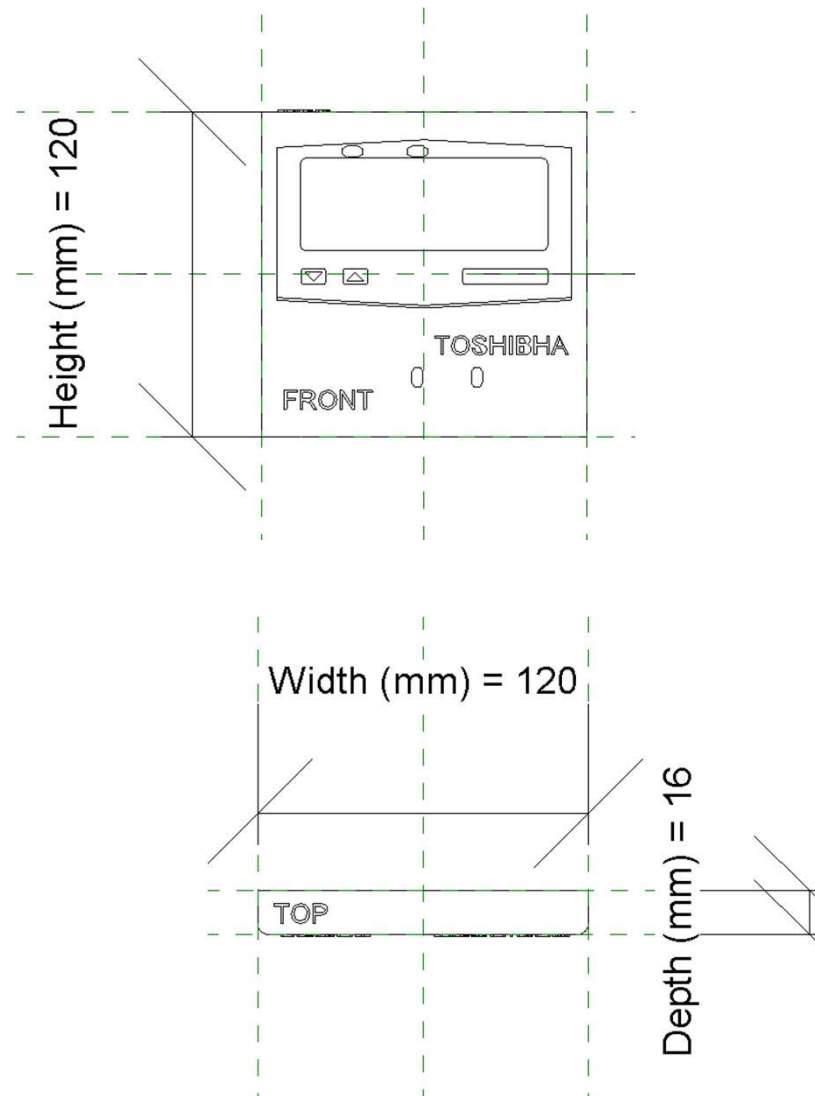

Ctrl_AMTU31