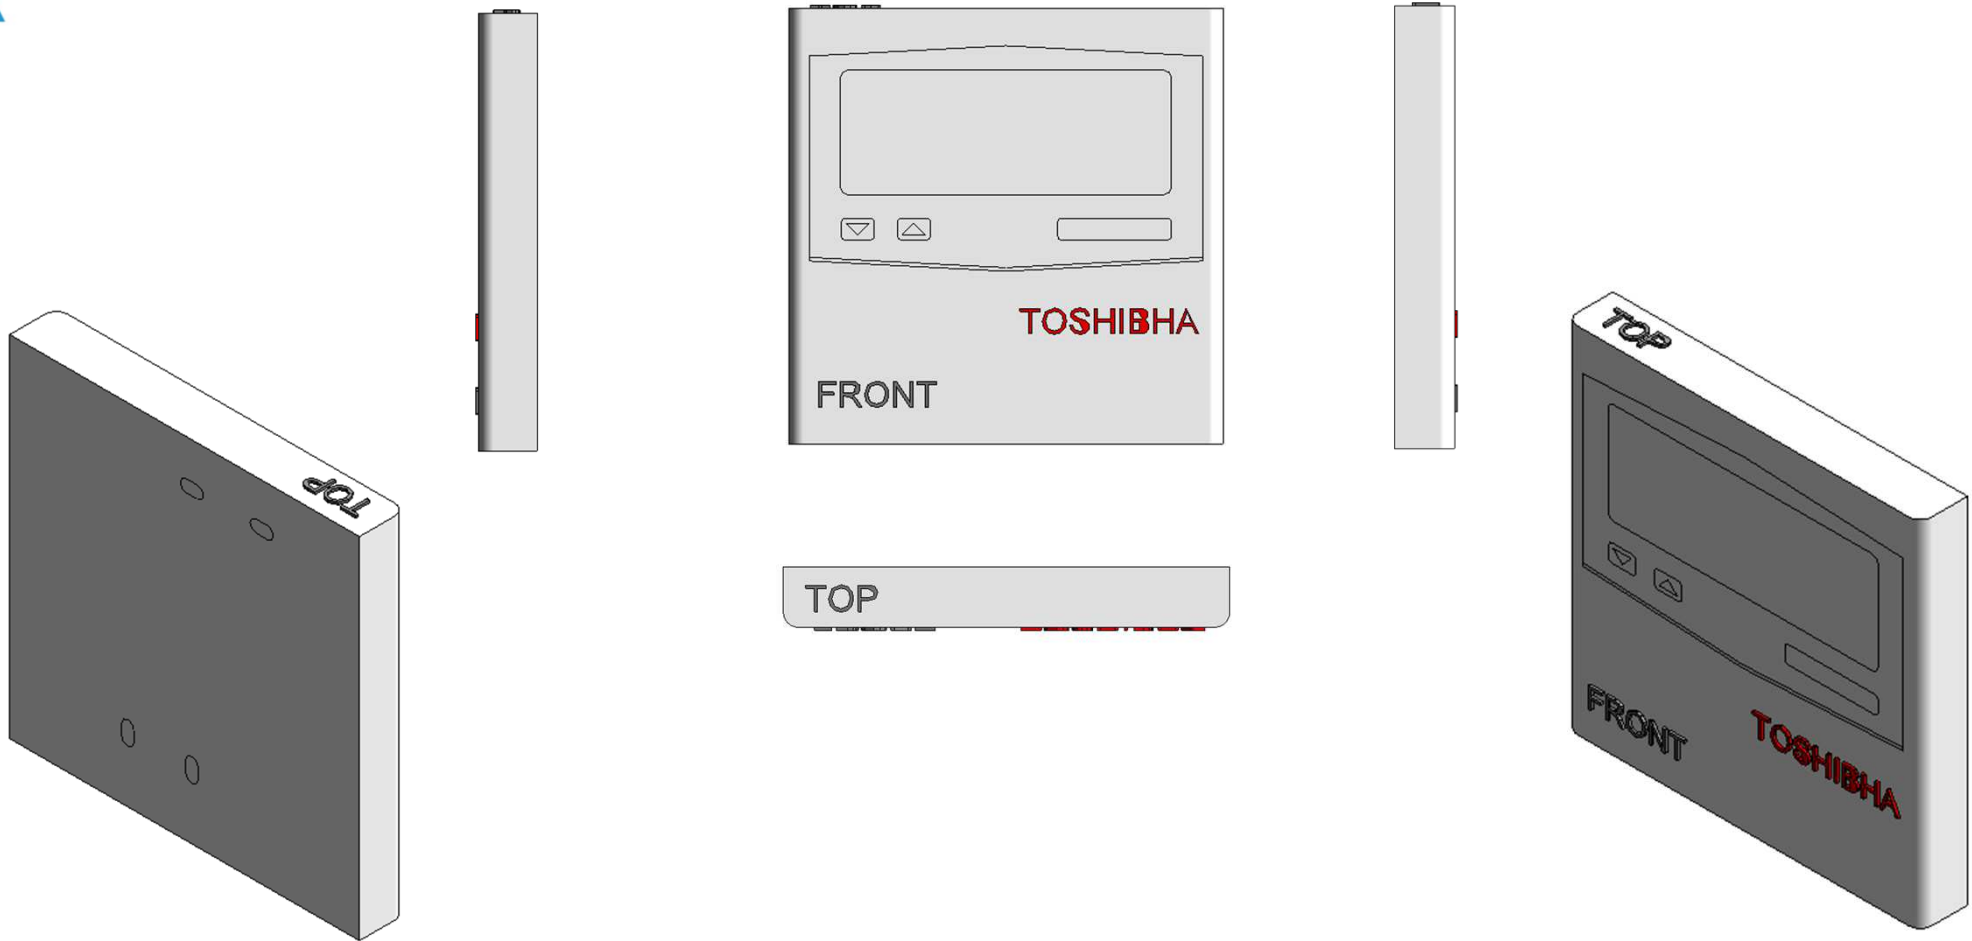

Ctrl_AMTU31